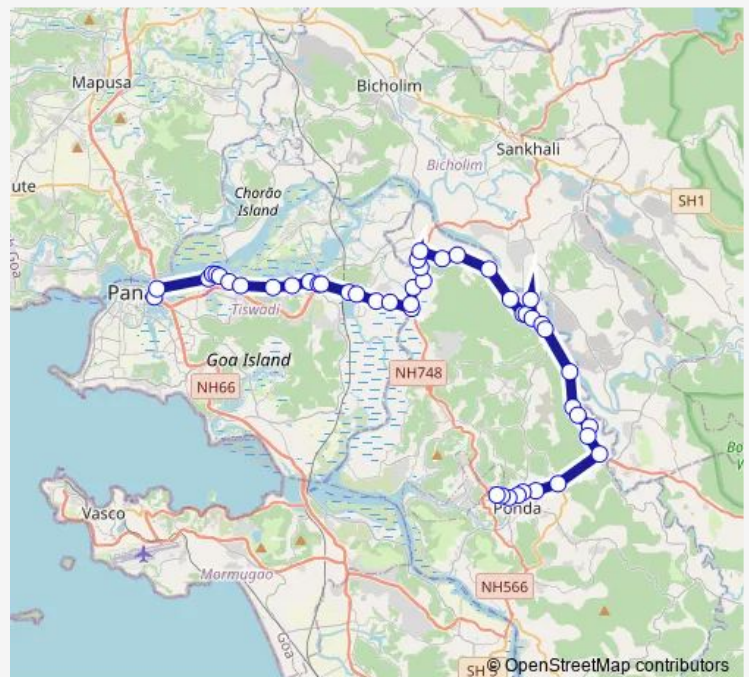

### Route info

Direction: Panaji KTC Bus Stand

Stops: 48

Trip Duration: 1 hour 35 min

■ PNJ14 — Panaji - Ponda

Tivre Pump

Orgao

Marcela Theatre