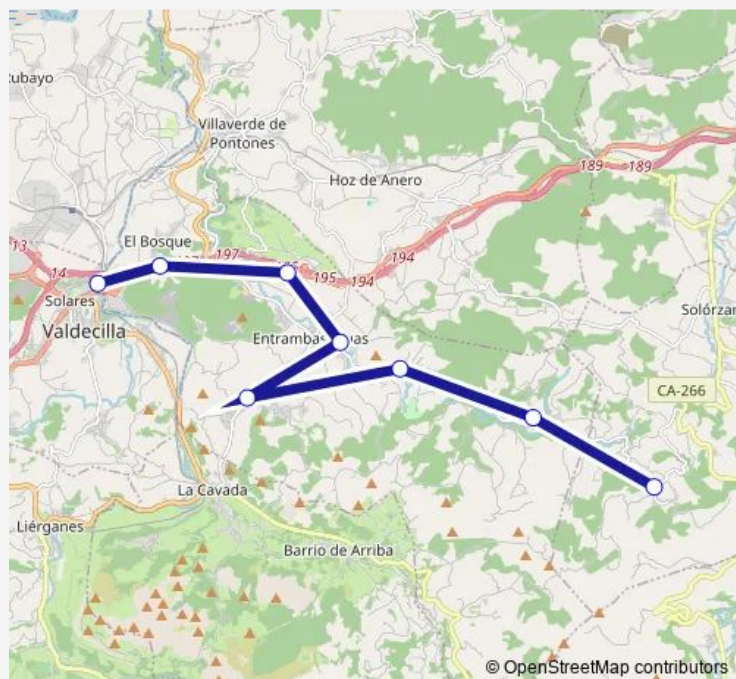

Direction

Solares — Riaño (Solorzano)

8 stops

[Open route schedule](#)

Solares

Alto Bosque

Hoznayo

Entrambasaguas

Navajeda

S.Antonio

Hornedo

Riaño (Solorzano)

Route schedule

Solares — Riaño (Solorzano)

Monday 08:00-18:00

Tuesday 08:00-18:00

Wednesday 08:00-18:00

Thursday 08:00-18:00

Friday 08:00-18:00

Saturday —

Sunday —

Route info

Direction: Solares

Stops: 8

Trip Duration: 0 hour 30 min

Alsa - Sol-Riaño Bus time schedules and route maps are available in an offline PDF at busmaps.com. Use the busmaps.com website to see live bus times, train schedule or subway schedule, and step-by-step directions for all public transit in Entrambasaguas