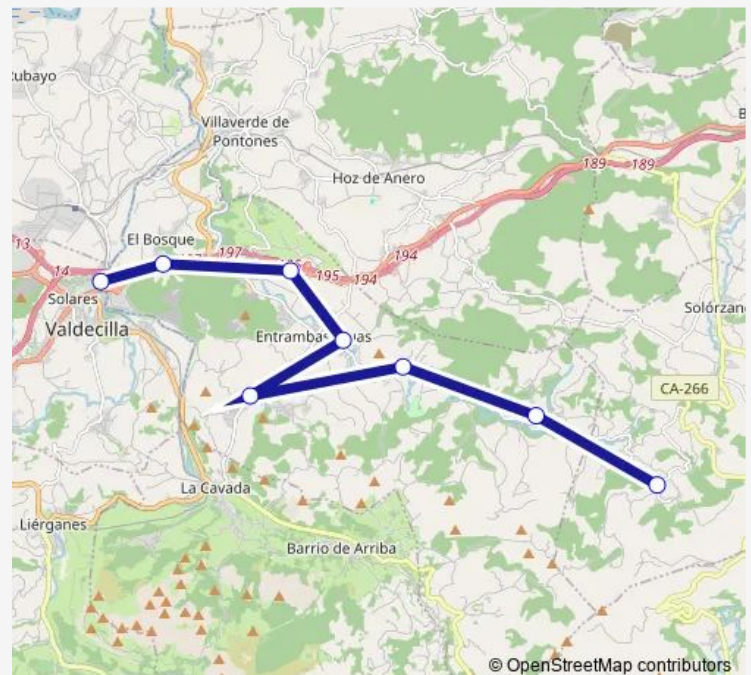

Direction

Solares — Riaño (Solorzano)

8 stops

[Open route schedule](#)

Solares

Alto Bosque

Hoznayo

Entrambasaguas

Navajeda

S.Antonio

Hornedo

Riaño (Solorzano)

Route schedule

Solares — Riaño (Solorzano)

Monday	08:00-18:00
Tuesday	08:00-18:00
Wednesday	08:00-18:00
Thursday	08:00-18:00
Friday	08:00-18:00
Saturday	—
Sunday	—

Route info

Direction: Solares

Stops: 8

Trip Duration: 0 hour 30 min

ALSA - Sol-Riaño Bus time schedules and route maps are available in an offline PDF at busmaps.com. Use the busmaps.com website to see live bus times, train schedule or subway schedule, and step-by-step directions for all public transit in Entrambasaguas