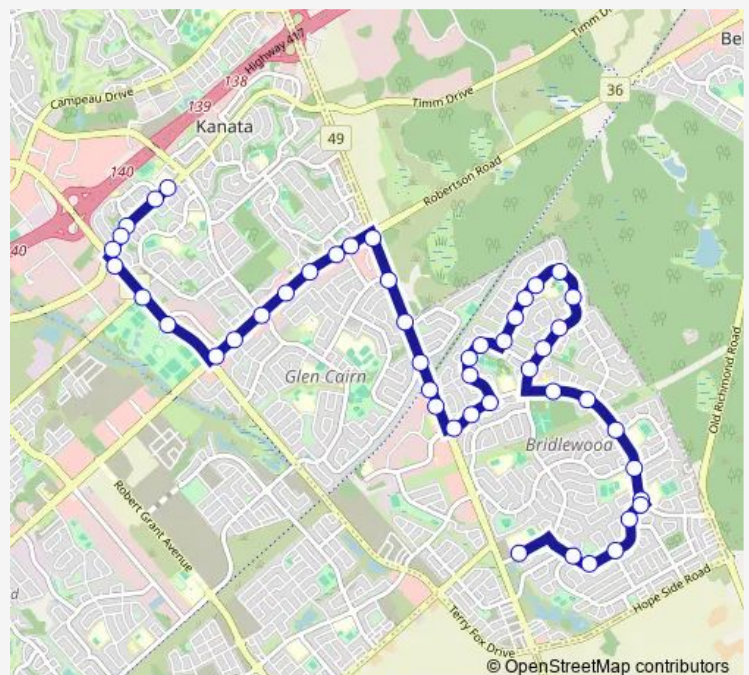

### Route schedule

KATIMAVIK / MCGIBBON — BRIDGESTONE / WINDWAYS

Monday 14:23-14:29

Tuesday 14:23-14:29

Wednesday 14:23-14:29

Thursday 14:23-14:29

Friday 14:23-14:29

Saturday —

### Route info

Direction: KATIMAVIK / MCGIBBON

Stops: 47

Trip Duration: 0 hour 31 min

STONEHAVEN / EAGLESON

STONEHAVEN / HARNESS

STONEHAVEN / BRIDLEWOOD

BRIDLEWOOD / WILLOWGLEN