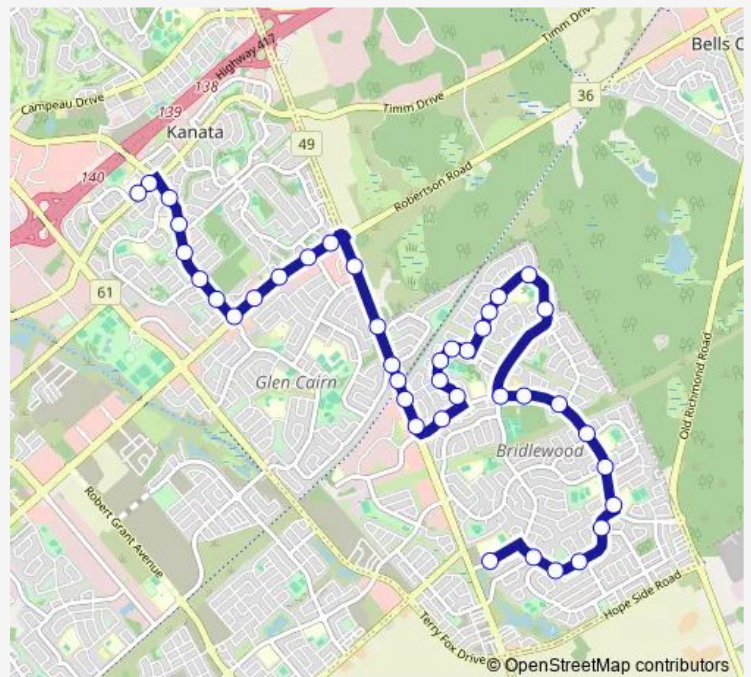

Thursday 07:12-07:17

Friday 07:12-07:17

Saturday —

Sunday —

Route info

Direction: Bridgestone / Windways

Stops: 40

Trip Duration: 0 hour 28 min

Saturday —

Sunday —

Route info

Direction: Holy Trinity H.S

Stops: 48

Trip Duration: 0 hour 39 min

Bridlewood / Willowglen

Bridlewood / Longden