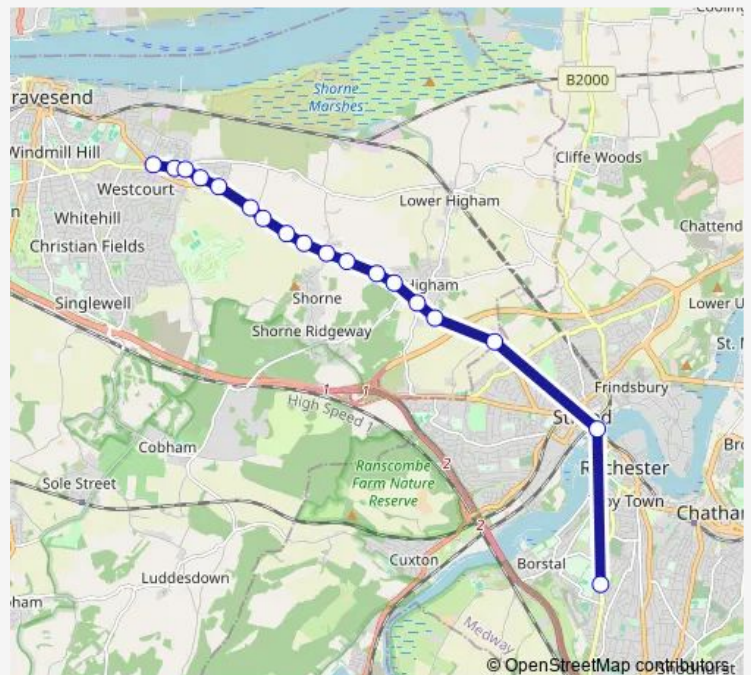

### Direction

North Kent College — Grammar Schools

18 stops

[Open route schedule](#)

North Kent College

Osney Way

Vicarage Lane

Havisham Road

### Route info

Direction: North Kent College

Stops: 18

Trip Duration: 0 hour 44 min

**Direction**

Grammar Schools — Lion Garage

17 stops

[Open route schedule](#)