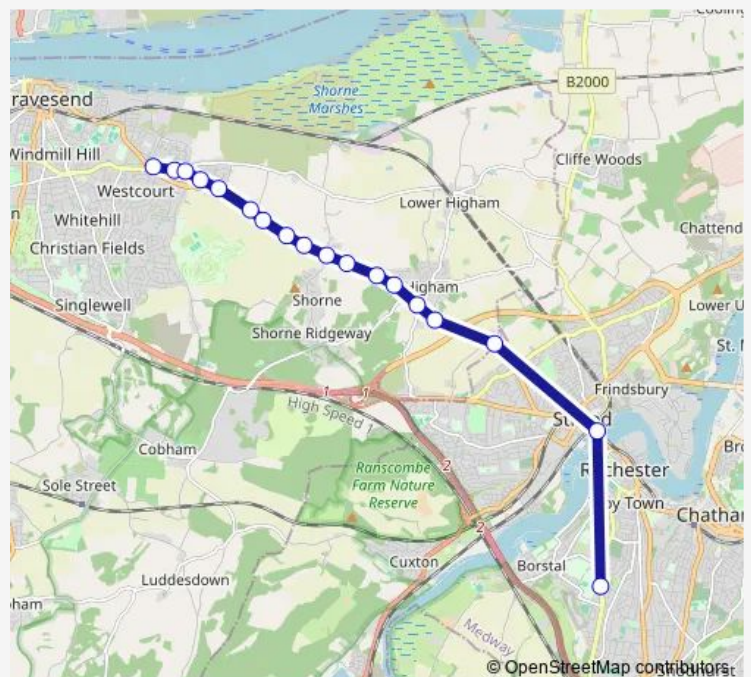

### Direction

North Kent College — Grammar Schools

18 stops

[Open route schedule](#)

North Kent College

Osney Way

Vicarage Lane

Havisham Road

### Route info

Direction: North Kent College

Stops: 18

Trip Duration: 0 hour 44 min

668 — Gravesend - Rochester Grammar Schools

**Direction**

Grammar Schools — Lion Garage

17 stops