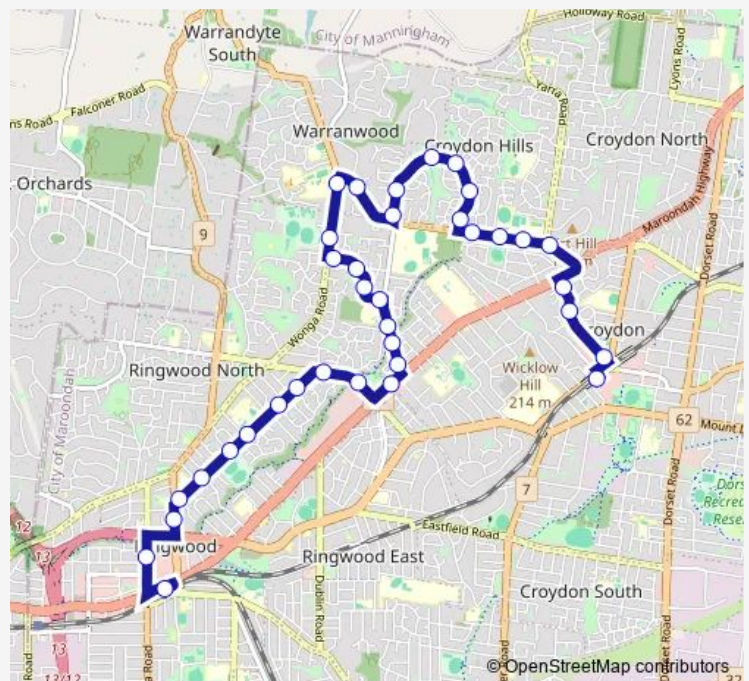

Warranwood Rd/Wonga Rd (Warranwood)

Djundaly Rise/Wonga Rd (Ringwood)

Quambee Reserve/Wonga Rd (Ringwood)

Wonga Rd/Mundara Dr (Ringwood)

Frodsham Rd/Mundara Dr (Ringwood)

18 Mundara Dr (Ringwood)

Berala Ct/Mundara Dr (Ringwood)

Route schedule

Croydon Station/Railway Ave (Croydon) — Ringwood Station/Maroondah Hwy (Ringwood)

Monday 06:00-22:35

Tuesday 06:00-22:35

Wednesday 06:00-22:35

Thursday 06:00-22:35

Friday 06:00-22:35

Saturday 07:38-20:48

Sunday 07:45-18:46

Route info

Direction: Croydon Station/Railway Ave (Croydon)

Stops: 33

Trip Duration: 0 hour 33 min

668 — Croydon Station - Ringwood Station

Chesney Dr/Kalinda Rd (Ringwood)

26 Kalinda Rd (Ringwood)

Maroondah Hwy/Kalinda Rd (Ringwood)

19 Oban Rd (Ringwood)

Hugh St/Oban Rd (Ringwood)

Nestan Dr/Mullum Mullum Rd (Ringwood)

Jeffrey Dr/Mullum Mullum Rd (Ringwood)

Fyfe Ave/Mullum Mullum Rd (Ringwood)

Oliver St/Mullum Mullum Rd (Ringwood)