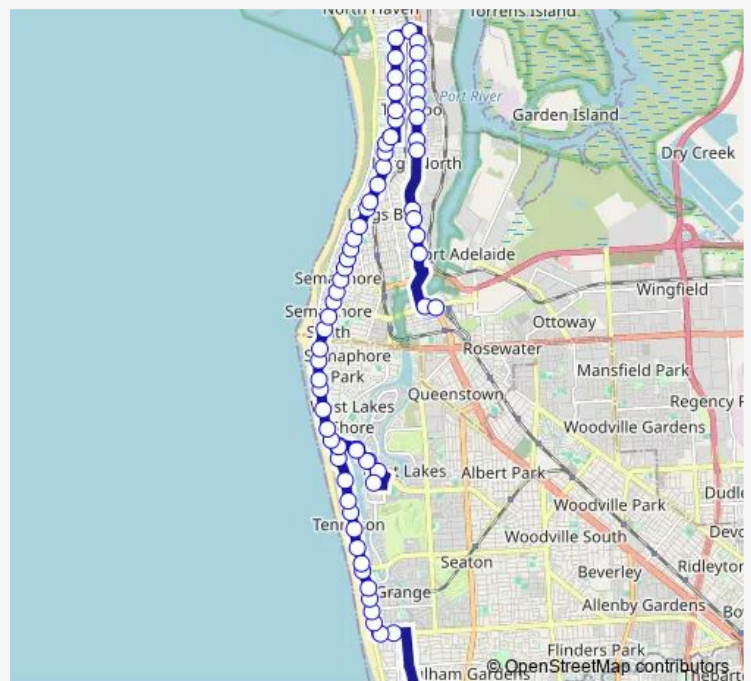

Stop 33 Military Rd - West side

Stop 33G West Lakes Blvd - North side

Stop 33F West Lakes Blvd - North side

Stop 33E West Lakes Blvd - North East side

Stop 33D West Lakes Blvd - North side

Zone B West Lakes Interchange - West side

Saturday —

Sunday —

Route info

Direction: Stop School Henley High School Cudmore Tce

Stops: 69

Trip Duration: 0 hour 58 min

668 — Henley High School to Port Adelaide

Stop 33F West Lakes Blvd - South side

Stop 33G West Lakes Blvd - South side

Stop 34 Military Rd - South West side

Stop 34A Military Rd - South West side

Stop 35 Military Rd - West side

Stop 35A Military Rd - West side

Stop 35B Military Rd - South West side

Stop School Military Rd / Recreation Parade

Stop School Military Rd / Adelaide Beachfront

Stop 39M Military Rd - West side

Stop 40M Military Rd - West side

Stop 43A Military Rd - West side

Stop 43B Military Rd - West side