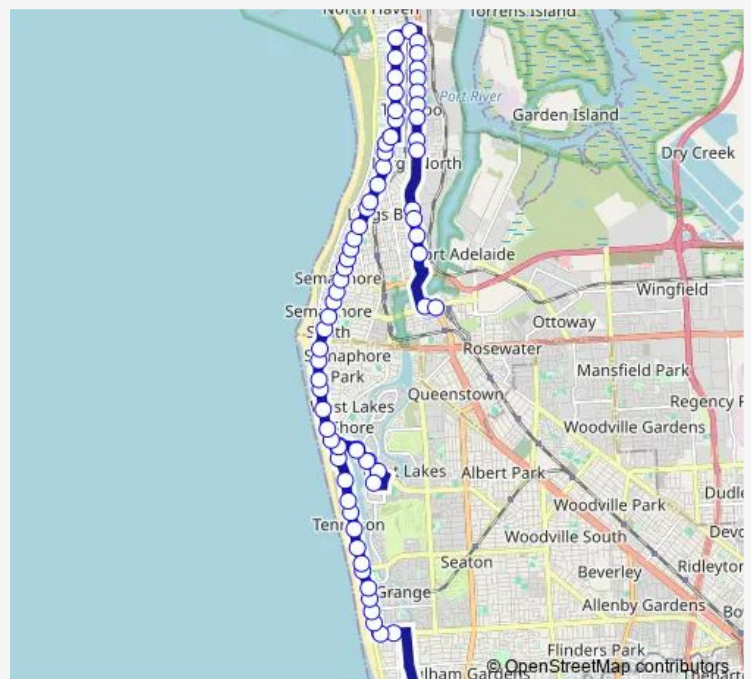

Stop 33 Military Rd - West side

Stop 33G West Lakes Blvd - North side

Stop 33F West Lakes Blvd - North side

Stop 33E West Lakes Blvd - North East side

Stop 33D West Lakes Blvd - North side

Zone B West Lakes Interchange - West side

Saturday —

Sunday —

Route info

Direction: Stop School Henley High School Cudmore Tce

Stops: 69

Trip Duration: 0 hour 58 min

668 — Henley High School to Port Adelaide

Stop 33F West Lakes Blvd - South side

Stop 33G West Lakes Blvd - South side

Stop 34 Military Rd - South West side

Stop 34A Military Rd - South West side

Stop 35 Military Rd - West side

Stop 35A Military Rd - West side

Stop 35B Military Rd - South West side

Stop School Military Rd / Recreation Parade

Stop School Military Rd / Adelaide Beachfront

Stop 39M Military Rd - West side

Stop 40M Military Rd - West side

Stop 43A Military Rd - West side

Stop 43B Military Rd - West side