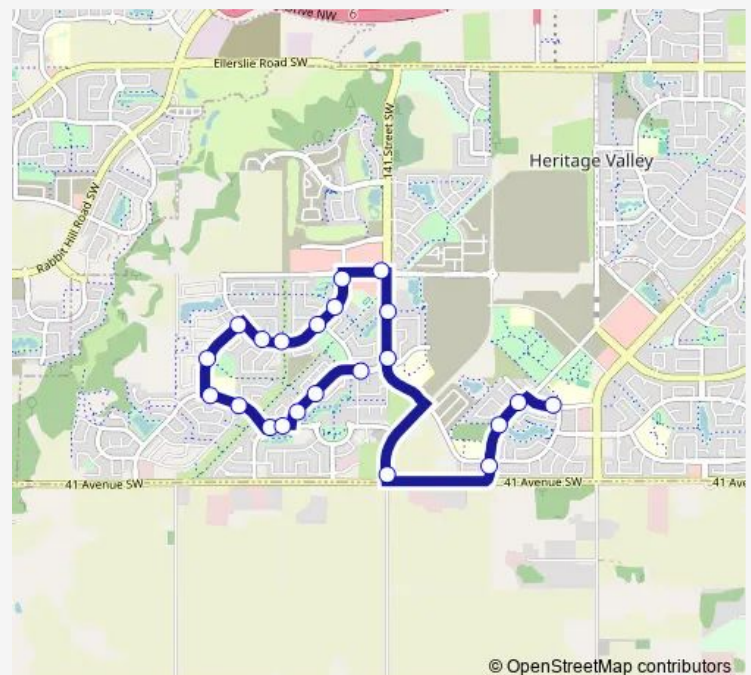

Chappelle Drive & Claxton Crescent Sw

Route schedule

Desrochers Boulevard & 35 Avenue Sw — Charles Link & Chappelle Drive Sw

Monday 15:12-15:15

Tuesday 15:12-15:15

Wednesday 15:12-15:15

Thursday 14:33-14:41

Friday 15:12-15:15

Saturday —

Sunday —

Route info

Direction: Desrochers Boulevard & 35 Avenue Sw

Stops: 22

Trip Duration: 0 hour 24 min

© OpenStreetMap contributors

668 — Chappelle - Dr. Anne Anderson

BusMaps

Direction

141 Street & 28 Avenue Sw — Desrochers Boulevard & 35 Avenue Sw

18 stops

[Open route schedule](#)

141 Street & 28 Avenue Sw

Chappelle Boulevard & 28 Avenue Sw

Tuesday 08:23-08:27

Wednesday 08:23-08:27

Thursday 08:23-08:27

Friday 08:23-08:27

Saturday —

Sunday —

Route info

Direction: 141 Street & 28 Avenue Sw