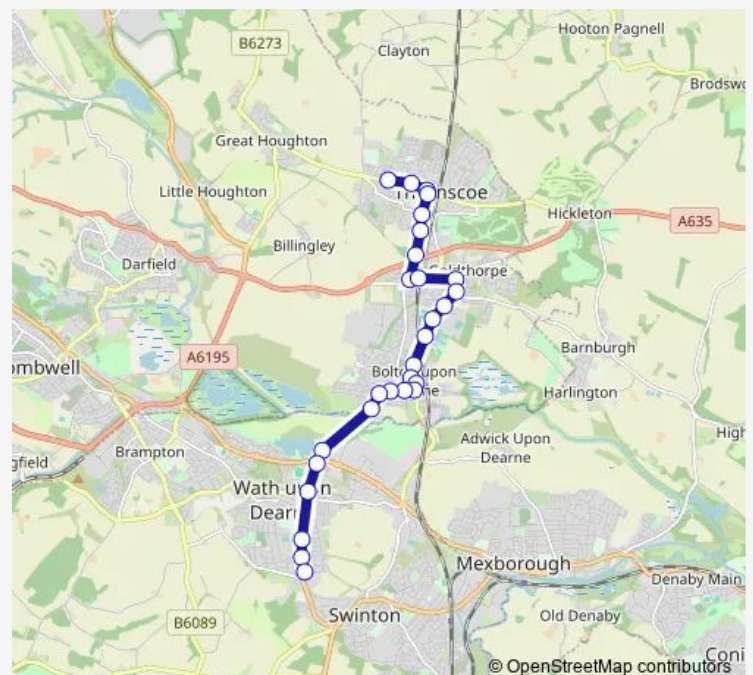

### Direction

Houghton Road/Merrill Road — Chestnut Avenue/Sandygate

28 stops

[Open route schedule](#)

Houghton Road/Merrill Road

Houghton Road/Thornley Crescent

Houghton Road/Shepherd Lane

Shepherd Lane/Station Road

### Route schedule

Houghton Road/Merrill Road — Chestnut Avenue/Sandygate

Monday 08:30

Tuesday 08:30

Wednesday 08:30

Thursday 08:30

Friday 08:30

Saturday —

### Route info

Direction: Houghton Road/Merrill Road

Stops: 28

Trip Duration: 0 hour 20 min

668 — Thurnscoe - Wath upon Dearne (St Pius X High Sch)

BusMaps

Dearne Road/Mill View

Station Road/Manvers Way

Station Road/Manvers Way

Station Road/Biscay Way

Sandygate/Riley Road

Sandygate/Buckleigh Road

Chestnut Avenue/Sandygate

668 Bus time schedules and route maps are available in an offline PDF at [busmaps.com](https://busmaps.com). Use the [busmaps.com](https://busmaps.com) website to see live bus times, train schedule or subway schedule, and step-by-step directions for all public transit in Great Houghton