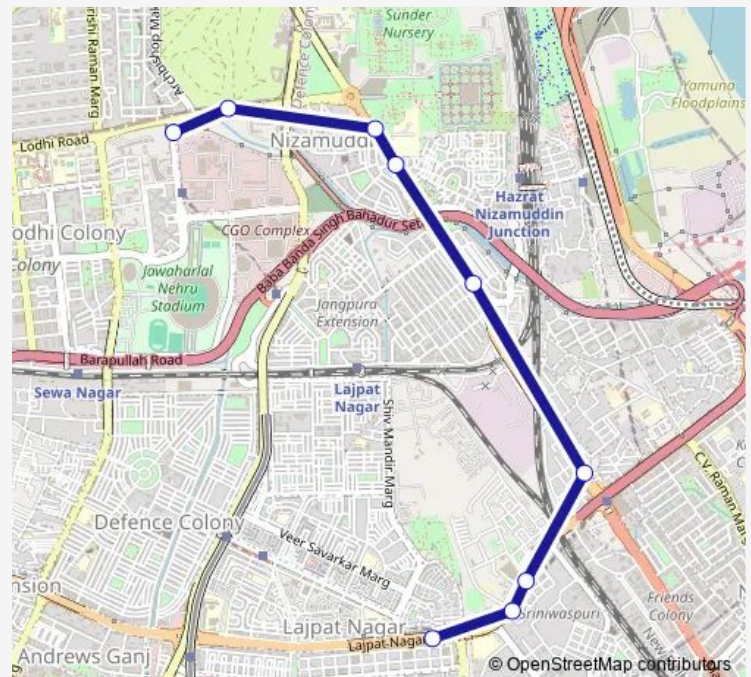

Bus 410stl2up

[Go to website](#)

Direction

Sunehari Pulla Depot / Jawahar Lal Nehru Stadium Terminal — Lajpat Nagar Ring Road

9 stops

[Open route schedule](#)

Sunehari Pulla Depot / Jawahar Lal Nehru Stadium Terminal

Route schedule

Sunehari Pulla Depot / Jawahar Lal Nehru Stadium Terminal — Lajpat Nagar Ring Road

Monday 00:02-23:32

Tuesday 00:02-23:32

Wednesday 00:02-23:32

Thursday 00:02-23:32

Friday 00:02-23:32

Saturday 00:02-23:32

Sunday 00:02-23:32

Route info

Direction: Sunehari Pulla Depot / Jawahar Lal Nehru Stadium Terminal

Stops: 9

Trip Duration: 0 hour 19 min

410stl2up Bus time schedules and route maps are available in an offline PDF at busmaps.com. Use the busmaps.com website to see live bus times, train schedule or subway schedule, and step-by-step directions for all public transit in Defence Colony