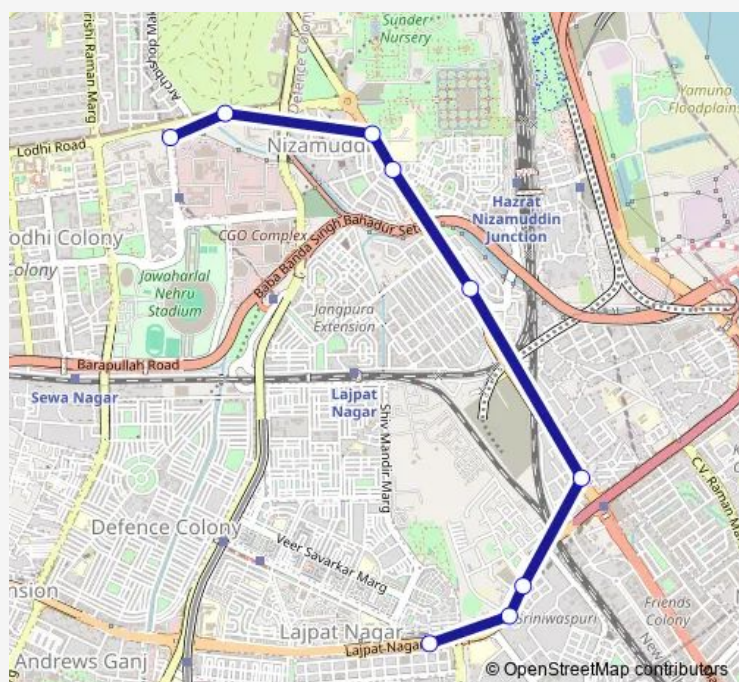

### Direction

Sunehari Pulla Depot / Jawahar Lal Nehru Stadium Terminal — Lajpat Nagar Ring Road

9 stops

[Open route schedule](#)

Sunehari Pulla Depot / Jawahar Lal Nehru Stadium Terminal

Ishpat Bhawan

Police Station Nizamuddin (Dargah)

### Route schedule

Sunehari Pulla Depot / Jawahar Lal Nehru Stadium Terminal — Lajpat Nagar Ring Road

Monday	00:02-23:32
Tuesday	00:02-23:32
Wednesday	00:02-23:32
Thursday	00:02-23:32
Friday	00:02-23:32
Saturday	00:02-23:32
Sunday	00:02-23:32

### Route info

Direction: Sunehari Pulla Depot / Jawahar Lal Nehru Stadium Terminal

Stops: 9

Trip Duration: 0 hour 19 min

410stl2up

410stl2up Bus time schedules and route maps are available in an offline PDF at [busmaps.com](https://busmaps.com). Use the [busmaps.com](https://busmaps.com) website to see live bus times, train schedule or subway schedule, and step-by-step directions for all public transit in Defence Colony