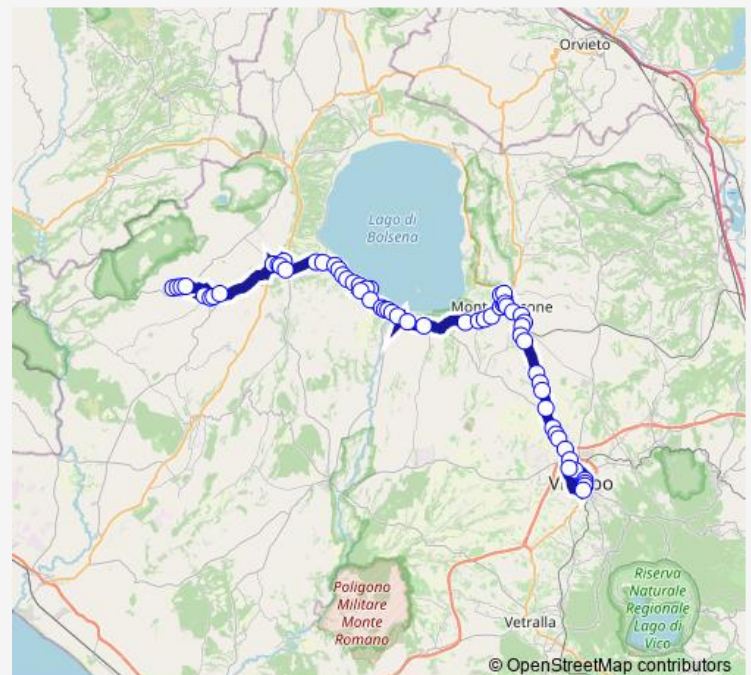

### Route schedule

Farnese | Piazza Umberto I # f407 — Viterbo | Riello # f641

Monday 06:50

Tuesday 06:50-07:05

Wednesday 06:50

Thursday 06:50-07:05

Friday 06:50-07:05

Saturday —

### Route info

Direction: Farnese | Piazza Umberto I # f407

Stops: 64

Trip Duration: 1 hour 25 min

Va056a — Farnese - Viterbo # Va056a

Capodimonte | Viale R. Margherita Via San Rocco # f537

Capodimonte | Via Marconi # f538