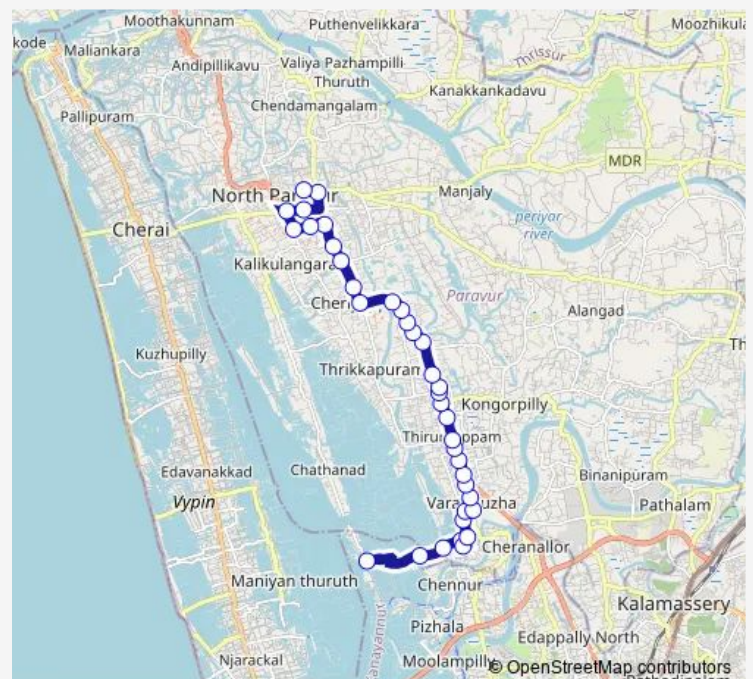

Thursday 06:00

Friday 06:00

Saturday 06:00

Sunday 06:00

Route info

Direction: Kadamakkudy

Stops: 36

Trip Duration: 0 hour 46 min

Tuesday 06:00

Wednesday 06:00

Thursday 06:00

Friday 06:00

Saturday 06:00

Sunday 06:00

Route info

Direction: North Paravur