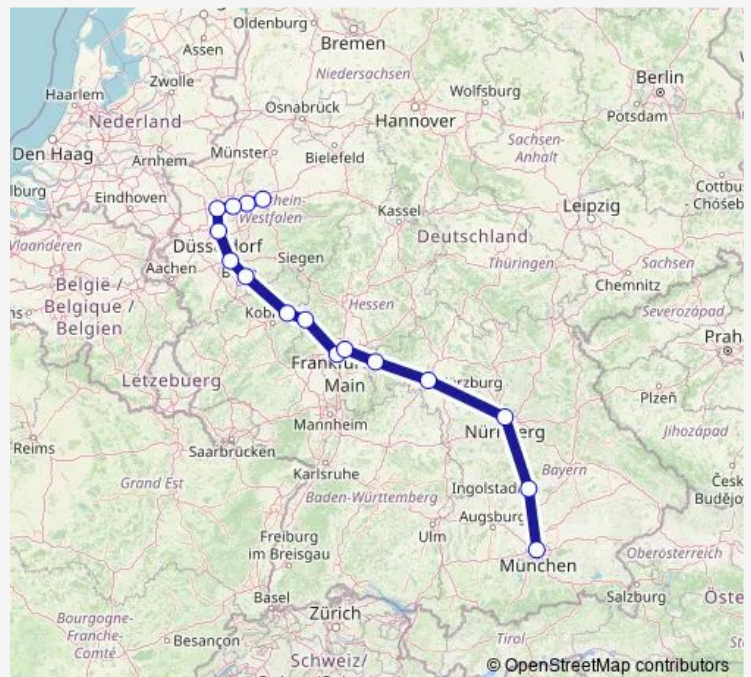

### Direction

Dortmund Hbf — München Hbf

16 stops

[Open route schedule](#)

Dortmund Hbf

Bochum Hbf

Essen Hbf

Duisburg Hbf

Würzburg Hbf

Nürnberg Hbf

Ingolstadt Hbf

München Hbf

### Route schedule

Dortmund Hbf — München Hbf

Monday	—
Tuesday	—
Wednesday	—
Thursday	—
Friday	—
Saturday	12:14-13:10
Sunday	12:41-11:46

### Route info

Direction: Dortmund Hbf

Stops: 16

Trip Duration: 6 hour 27 min

ICE 939

BusMaps

ICE 939 Rail time schedules and route maps are available in an offline PDF at [busmaps.com](https://busmaps.com). Use the [busmaps.com](https://busmaps.com) website to see live bus times, train schedule or subway schedule, and step-by-step directions for all public transit in Duesseldorf