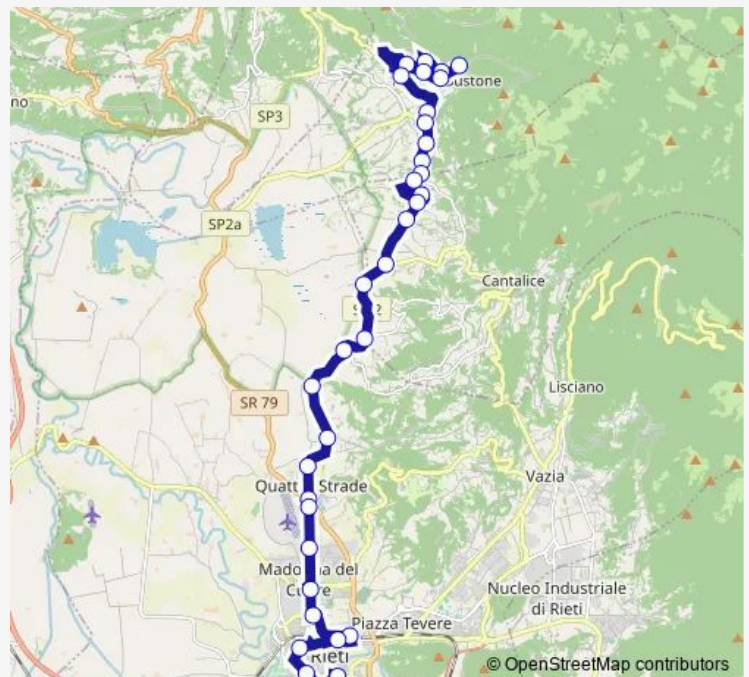

RIETI | Via Torretta Via Pascoli # f9668

Route schedule

POGGIO BUSTONE | Piazza Missioni Francescane # f9196 — Rieti | Piazza Cavour # f1068

Monday	23:00
Tuesday	23:00
Wednesday	23:00
Thursday	23:00
Friday	23:00
Saturday	23:05
Sunday	—

Route info

Direction: POGGIO BUSTONE | Piazza Missioni Francescane # f9196

Stops: 35

Trip Duration: 0 hour 40 min

Poggio Bustone - Rieti # Ri545d

RIETI | Via Torretta Via Laghi # f9669

RIETI | Montegambero # f9670