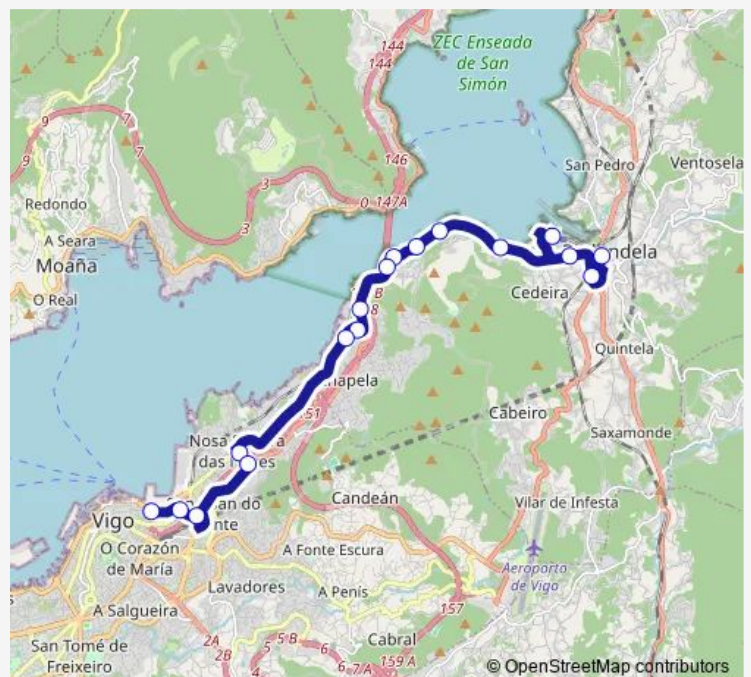

Route info

Direction: Redondela (Av Ernestina O

Stops: 17

Trip Duration: 0 hour 28 min

Xg624020 Bus time schedules and route maps are available in an offline PDF at busmaps.com. Use the busmaps.com website to see live bus times, train schedule or subway schedule, and step-by-step directions for all public transit in Moana