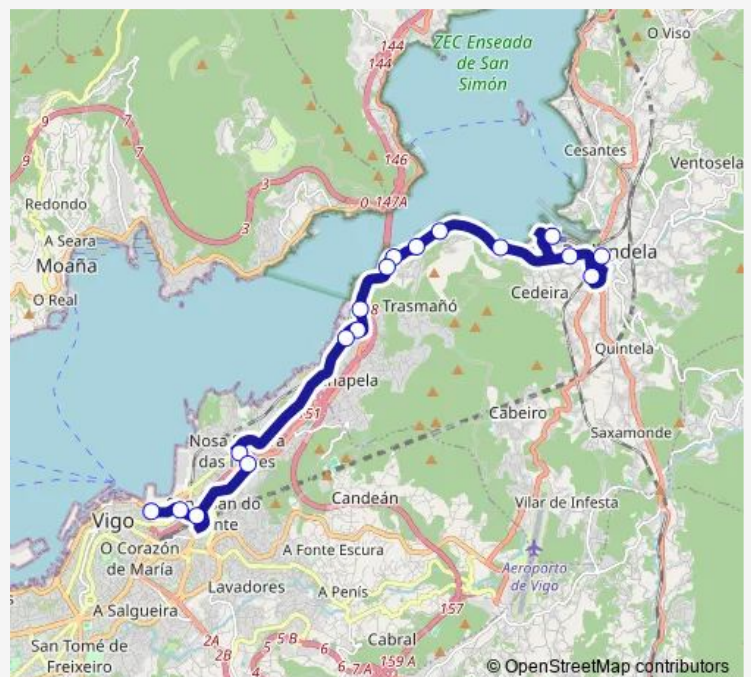

Route info

Direction: Redondela (Av Ernestina O

Stops: 17

Trip Duration: 0 hour 28 min

XG624020 Bus time schedules and route maps are available in an offline PDF at busmaps.com. Use the busmaps.com website to see live bus times, train schedule or subway schedule, and step-by-step directions for all public transit in Moana