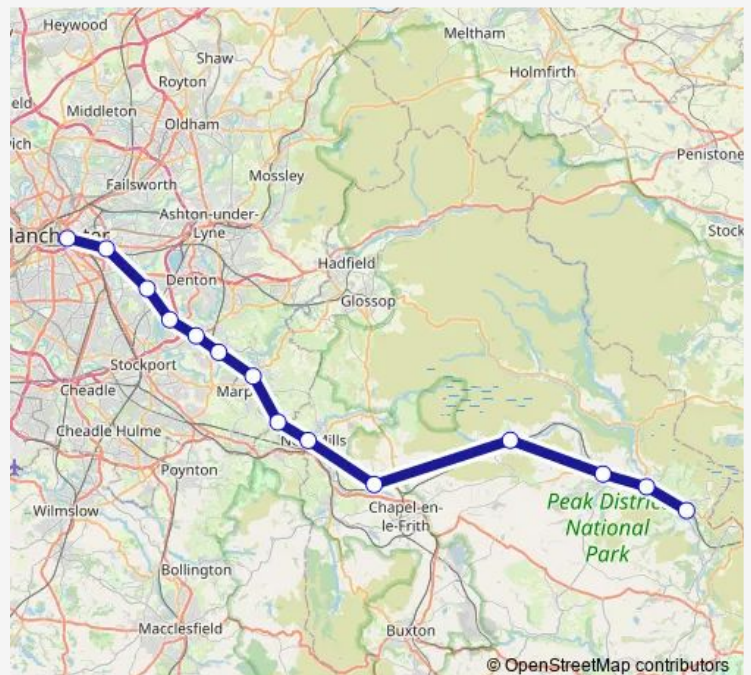

Edale

Hope (Derbyshire)

Bamford

Hathersage

Route schedule

Manchester Piccadilly — Hathersage

Monday —

Tuesday —

Wednesday —

Thursday —

Friday —

Saturday 07:49-14:49

Sunday 07:42-20:43

Route info

Direction: Manchester Piccadilly

Stops: 14

Trip Duration: 1 hour 2 min

■ Nt:Man->Hsg — NT train service from MAN to Hsg

Nt:Man->Hsg Rail time schedules and route maps are available in an offline PDF at busmaps.com. Use the busmaps.com website to see live bus times, train schedule or subway schedule, and step-by-step directions for all public transit in Stockport