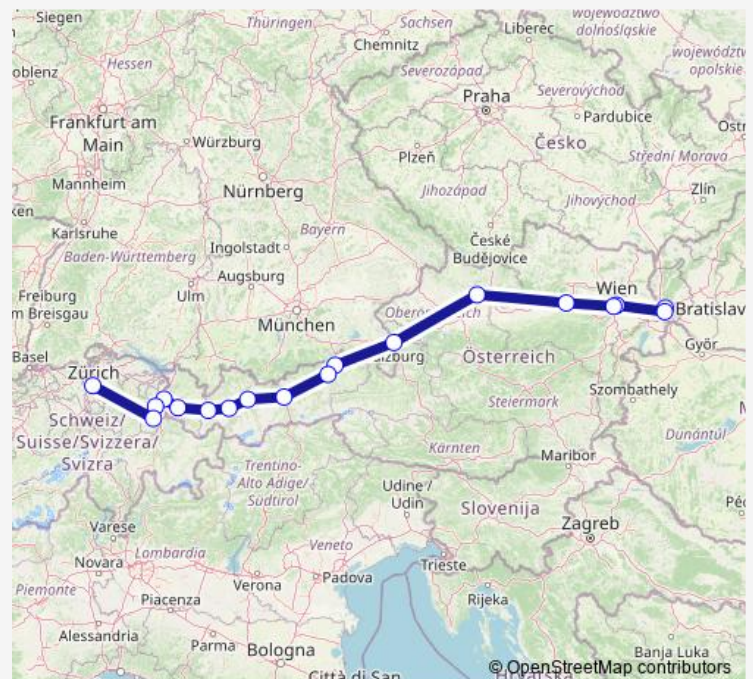

St.Pölten Hbf

Linz Hbf

Salzburg Hbf

Kufstein

Wörgl Hbf

Innsbruck Hbf

Ötztal

Landeck-Zams

### Route schedule

Bratislava hl.st. — Zürich Hb

Monday 06:00

Tuesday 06:00

Wednesday 06:00

Thursday 06:00

Friday 06:00

Saturday 06:00

### Route info

Direction: Bratislava hl.st.

Stops: 18

Trip Duration: 9 hour 20 min

■ rjx 160 — railjet xpress

rjx 160 Long Distance Trains time schedules and route maps are available in an offline PDF at [busmaps.com](https://busmaps.com). Use the [busmaps.com](https://busmaps.com) website to see live bus times, train schedule or subway schedule, and step-by-step directions for all public transit in Bratislava