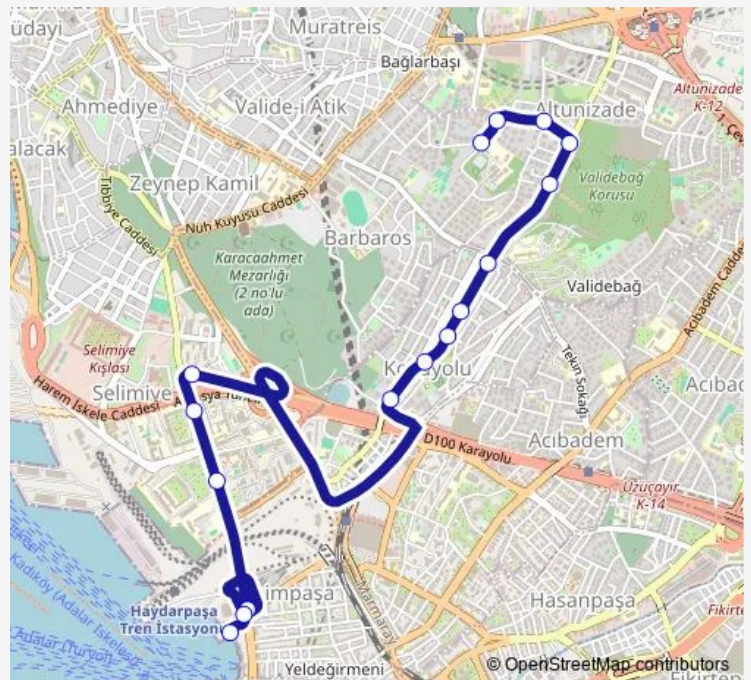

NUMUNE HASTANESİ

HAYDARPAŞA TEK.LİS.

Minibüs Durağı

Minibüs Durağı

KADIKÖY

Route schedule

Veysipaşa Sk. — KADIKÖY

Monday	07:00
Tuesday	07:00
Wednesday	07:00
Thursday	07:00
Friday	07:00
Saturday	07:00
Sunday	07:00

Route info

Direction: Veysipaşa Sk.

Stops: 16

Trip Duration: 0 hour 16 min

**KADIKÖY-POLİS HAST. — Kadiköy - Polis Hastanesi-Emniyet Mahallesi****BusMaps**

Direction

KADIKÖY — Veysipaşa Sk.

20 stops