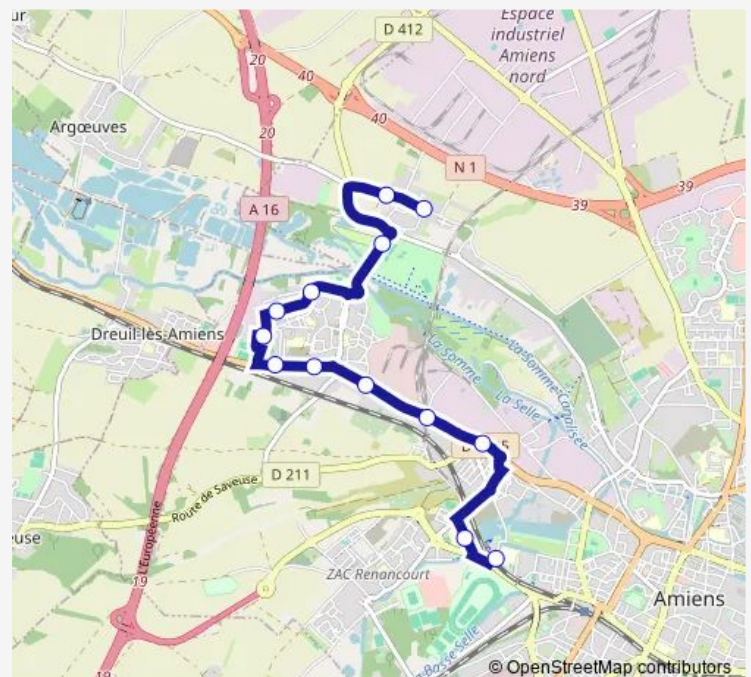

Espace Alliance

Collège Edouard Lucas

Lycée La Hotoie

Route schedule

Pierre Corneille — Lycée La Hotoie

Monday 07:28-13:31

Tuesday 07:28-13:31

Wednesday 07:28-13:31

Thursday 07:28-13:31

Friday 07:28-13:31

Saturday —

Sunday —

Route info

Direction: Pierre Corneille

Stops: 13

Trip Duration: 0 hour 22 min

T45 — Pierre Corneille <> Lycée La Hotoie

Direction

Lycée La Hotoie — Pierre Corneille

13 stops

[Open route schedule](#)

Lycée La Hotoie

Collège Edouard Lucas

Espace Alliance