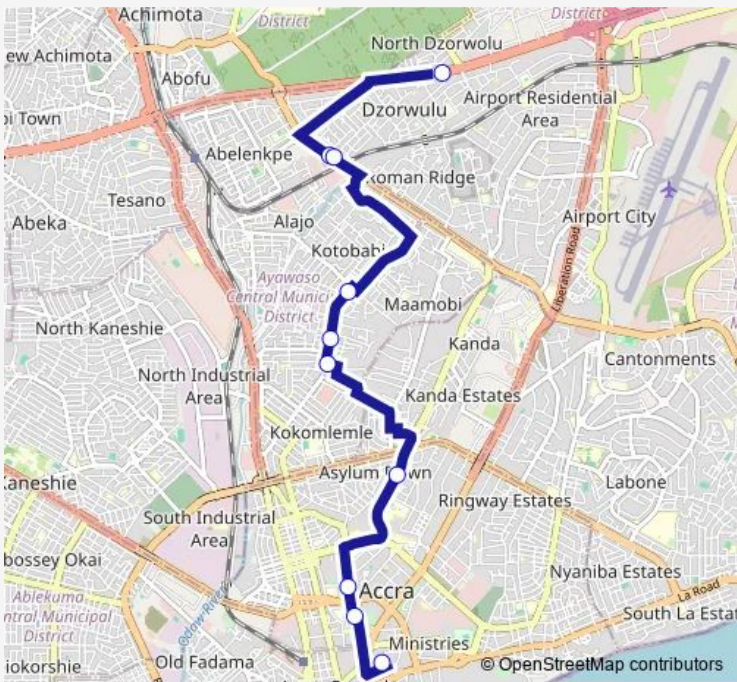

Bus 373B Dzorwulu Station to Accra New Tema Station

[Go to website](#)

Direction
Terminal Dzorwulu Station — Terminal Accra New Tema Station

10 stops

[Open route schedule](#)

- Terminal Dzorwulu Station
- Abelemkpe
- Dzorwulu Junction
- Taxi Rank 311
- Thirty Seven Station
- Malata
- Sunny Fm
- Tigo 331
- Accra Poly
- Terminal Accra New Tema Station

Route schedule
Terminal Dzorwulu Station — Terminal Accra New Tema Station

Monday	15:26
Tuesday	15:26
Wednesday	15:26
Thursday	15:26
Friday	15:26
Saturday	15:26
Sunday	15:26

Route info
 Direction: Terminal Dzorwulu Station
 Stops: 10
 Trip Duration: 0 hour 51 min

373B — Dzorwulu Station to Accra New Tema Station **BusMaps**

373B Bus time schedules and route maps are available in an offline PDF at busmaps.com. Use the busmaps.com website to see live bus times, train schedule or subway schedule, and step-by-step directions for all public transit in Accra