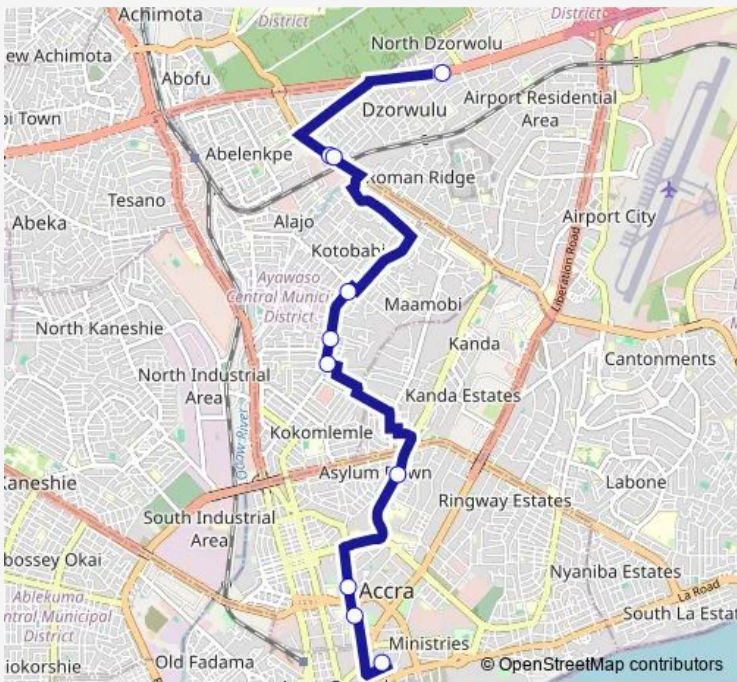

Bus 373b Dzorwulu Station to Accra New Tema Station

[Go to website](#)

**Direction**  
 Terminal Dzorwulu Station — Terminal Accra New Tema Station

10 stops

[Open route schedule](#)

- Terminal Dzorwulu Station
- Abelemkpe
- Dzorwulu Junction
- Taxi Rank 311
- Thirty Seven Station
- Malata
- Sunny Fm
- Tigo 331
- Polytechnic
- Terminal Accra New Tema Station

Route schedule

Terminal Dzorwulu Station — Terminal Accra New Tema Station

Monday	15:26
Tuesday	15:26
Wednesday	15:26
Thursday	15:26
Friday	15:26
Saturday	15:26
Sunday	15:26

**Route info**

Direction: Terminal Dzorwulu Station

Stops: 10

Trip Duration: 0 hour 51 min

373b — Dzorwulu Station to Accra New Tema Station **BusMaps**

373b Bus time schedules and route maps are available in an offline PDF at [busmaps.com](https://busmaps.com). Use the [busmaps.com](https://busmaps.com) website to see live bus times, train schedule or subway schedule, and step-by-step directions for all public transit in Accra