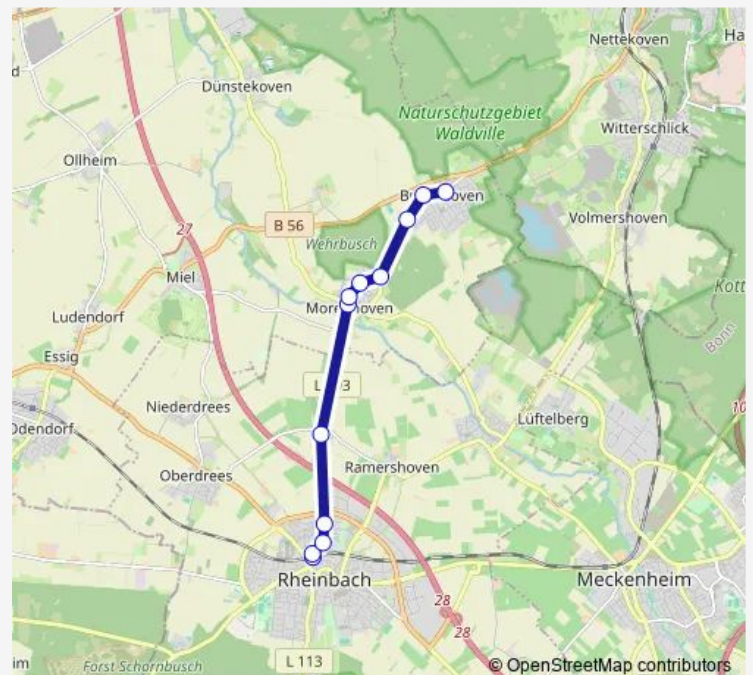

Suburban Railway 747

[Go to website](#)

Direction

undefined — undefined

0 stops

[Open route schedule](#)

Route schedule

undefined — undefined

Monday	03:11-02:11 ⁺¹
Tuesday	03:11-01:11 ⁺¹
Wednesday	03:11-02:11 ⁺¹
Thursday	03:11-02:11 ⁺¹
Friday	03:11-02:11 ⁺¹
Saturday	03:11-02:11 ⁺¹
Sunday	03:11-02:11 ⁺¹

Route info

Direction:

Stops: 0

Trip Duration: – min

747 Suburban Railway time schedules and route maps are available in an offline PDF at busmaps.com. Use the busmaps.com website to see live bus times, train schedule or subway schedule, and step-by-step directions for all public transit in Rheinbach

The schedule is provided in the local timezone. Times with "(+1)" indicate departures on the next day.

PDF file created on 2025-01-31

2024 BusMaps.com - All Rights Reserved