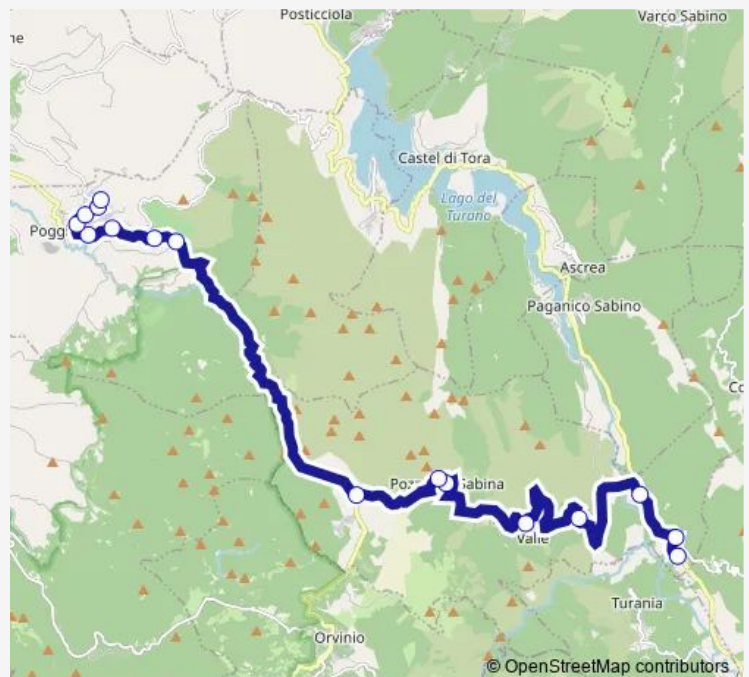

Bus Collegiove (Comune) - Poggio Moiano # Pg929a

[Go to website](#)

Direction

COLLEGIOVE | Deposito # f8703 — POGGIO MOIANO | Deposito # f9727

16 stops

[Open route schedule](#)

COLLEGIOVE | Deposito # f8703

COLLEGIOVE | Via Turanense Via Collalto # f8704

COLLEGIOVE | Via Turanense Via Pietraforte # f8705

POZZAGLIA | Pietraforte # f9737

POZZAGLIA | Montorio in Valle # f9738

POZZAGLIA | piazza Sant'Agostina I # f9739

POZZAGLIA | via Roma # f9897

POZZAGLIA | Bivio Licinese # f9740

POGGIO MOIANO | Via Licinese (Km 9) # f9775

POGGIO MOIANO | Via Licinese Via Monacelli # f9776

POGGIO MOIANO | Via Licinese Via Vespasiano # f9777

POGGIO MOIANO | Via Licinese Via Giulio Cesare # f9778

POGGIO MOIANO | Via Licinese Viale Manzoni # f9779

POGGIO MOIANO | Viale Manzoni (Scuole) # f9780

POGGIO MOIANO | Campo Sportivo # f9781

POGGIO MOIANO | Deposito # f9727

Route schedule

COLLEGIOVE | Deposito # f8703 — POGGIO MOIANO | Deposito # f9727

Monday	16:35
Tuesday	16:35
Wednesday	16:35
Thursday	16:35
Friday	16:35
Saturday	—
Sunday	—

Route info

Direction: COLLEGIOVE | Deposito # f8703

Stops: 16

Trip Duration: 0 hour 35 min