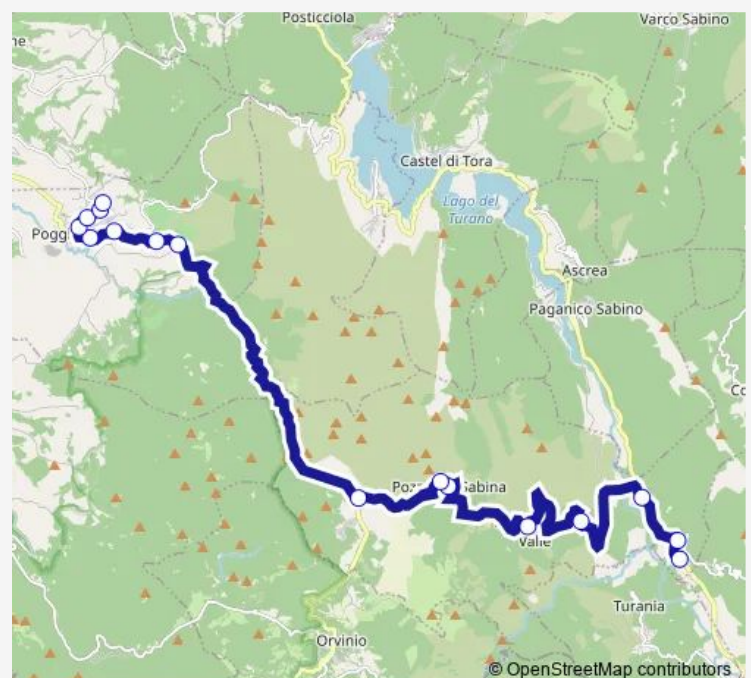

Route schedule

Collegiove | Deposito # f8703 — Poggio Moiano | Deposito # f9727

Monday 16:35

Tuesday 16:35

Wednesday 16:35

Thursday 16:35

Friday 16:35

Saturday —

Sunday —

Route info

Direction: Collegiove | Deposito # f8703

Stops: 16

Trip Duration: 0 hour 35 min

Bus time schedules and route maps are available in an offline PDF at busmaps.com. Use the busmaps.com website to see live bus times, train schedule or subway schedule, and step-by-step directions for all public transit in Poggio Moiano