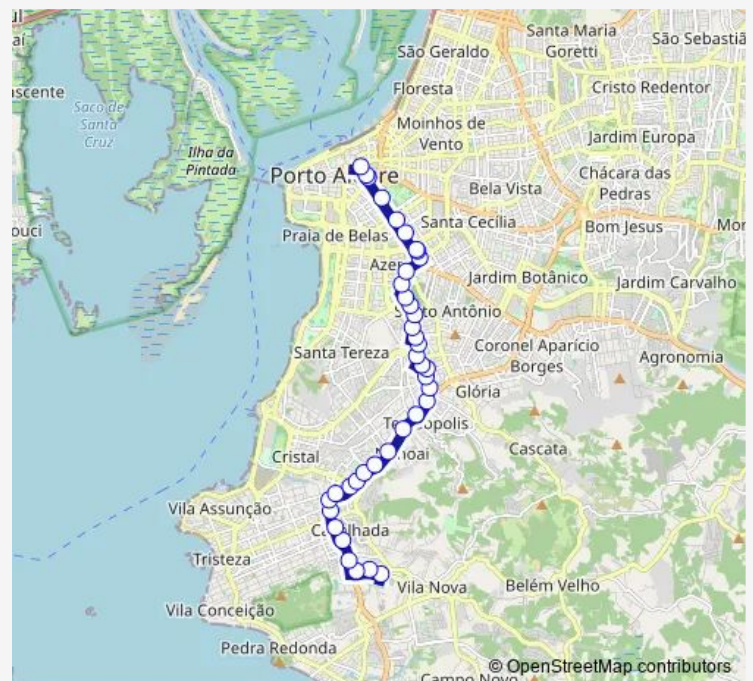

Teresopolis 2252

Teresopolis 2080

Silva Paes 2048 PO NA Travessa Viamão

Route schedule

Joaquim DE Carvalho 30 — Joao Pessoa 312 Escadaria DA STA Casa

Monday 07:15-07:45

Tuesday 07:15-07:45

Wednesday 07:15-07:45

Thursday 07:15-07:45

Friday 07:15-07:45

Saturday —

Sunday —

Route info

Direction: Joaquim DE Carvalho 30

Stops: 41

Trip Duration: 0 hour 38 min