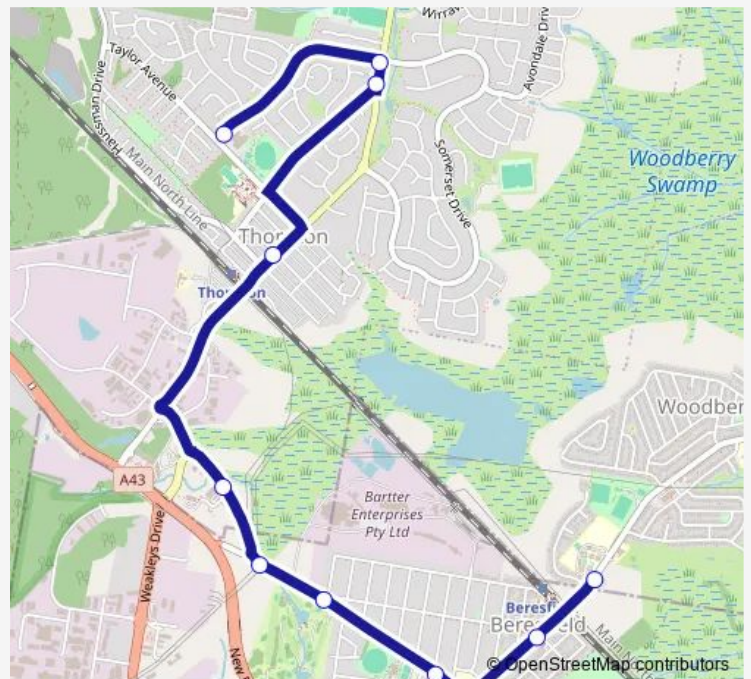

School Bus 2661 Francis Greenway HS to Parkwood

[Go to website](#)

Direction

Lawson Av Opp Francis Greenway High School — Thornton Shopping Centre, Thomas Coke Dr

11 stops

[Open route schedule](#)

- Lawson Av Opp Francis Greenway High School
- Lawson Av Opp St Paul's Anglican Church
- Lawson Av Opp Beresfield Public School
- Anderson Dr Opp Greville St
- Beresfield Golf Course, Anderson Dr (Hail And Ride)
- Anderson Dr Opp Glenwood Rd (Hail And Ride)
- Desalis Dr After Poynton Pl
- Railway Av At Rockleigh St
- Government Rd After Edwards Rd
- Government Rd At Thomas Coke Dr (Hail And Ride)
- Thornton Shopping Centre, Thomas Coke Dr

Route schedule

Lawson Av Opp Francis Greenway High School — Thornton Shopping Centre, Thomas Coke Dr

Monday	14:57
Tuesday	14:57
Wednesday	14:57
Thursday	14:57
Friday	—
Saturday	—
Sunday	—

Route info

Direction: Lawson Av Opp Francis Greenway High School

Stops: 11

Trip Duration: 0 hour 13 min

2661 — Francis Greenway HS to Parkwood

2661 School Bus time schedules and route maps are available in an offline PDF at busmaps.com. Use the busmaps.com website to see live bus times, train schedule or subway schedule, and step-by-step directions for all public transit in Beresfield