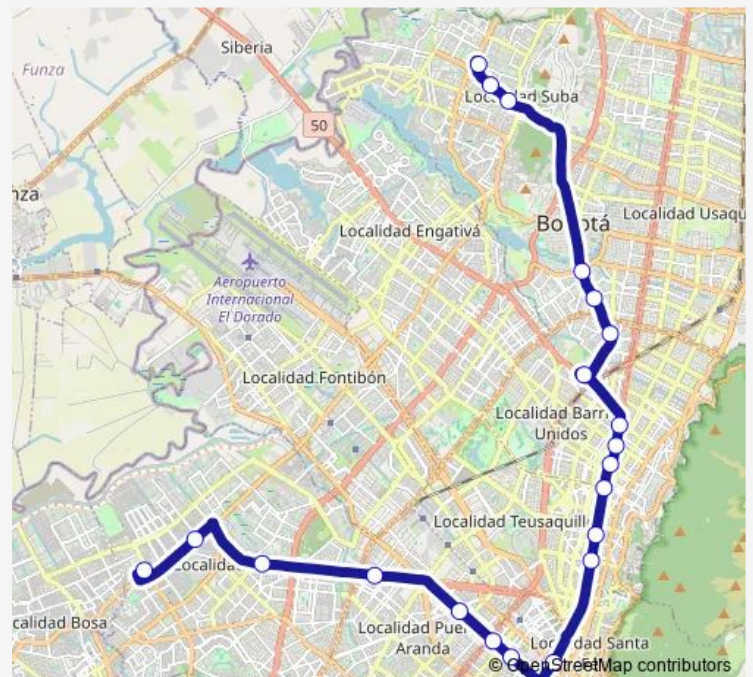

### Route schedule

P. Suba T6 — P. Americas T6

Monday	—
Tuesday	—
Wednesday	—
Thursday	—
Friday	—
Saturday	—
Sunday	05:30-22:00

### Route info

Direction: P. Suba T6

Stops: 22

Trip Duration: 1 hour 1 min

F91

BusMaps

F91 Bus time schedules and route maps are available in an offline PDF at [busmaps.com](https://busmaps.com). Use the [busmaps.com](https://busmaps.com) website to see live bus times, train schedule or subway schedule, and step-by-step directions for all public transit in Bogota