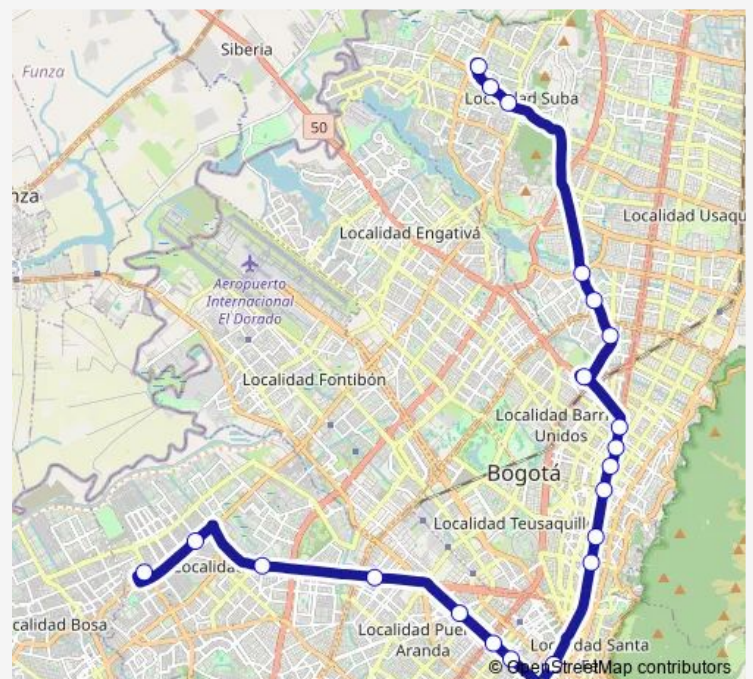

Pradera A - 3 - 6

Banderas T1

Biblioteca Tintal A - 4

Route schedule

P. Suba T6 — P. Americas T6

Monday —

Tuesday —

Wednesday —

Thursday —

Friday —

Saturday —

Sunday 05:30-22:00

Route info

Direction: P. Suba T6

Stops: 22

Trip Duration: 1 hour 0 min

F91

BusMaps

F91 Bus time schedules and route maps are available in an offline PDF at busmaps.com. Use the busmaps.com website to see live bus times, train schedule or subway schedule, and step-by-step directions for all public transit in Bogota