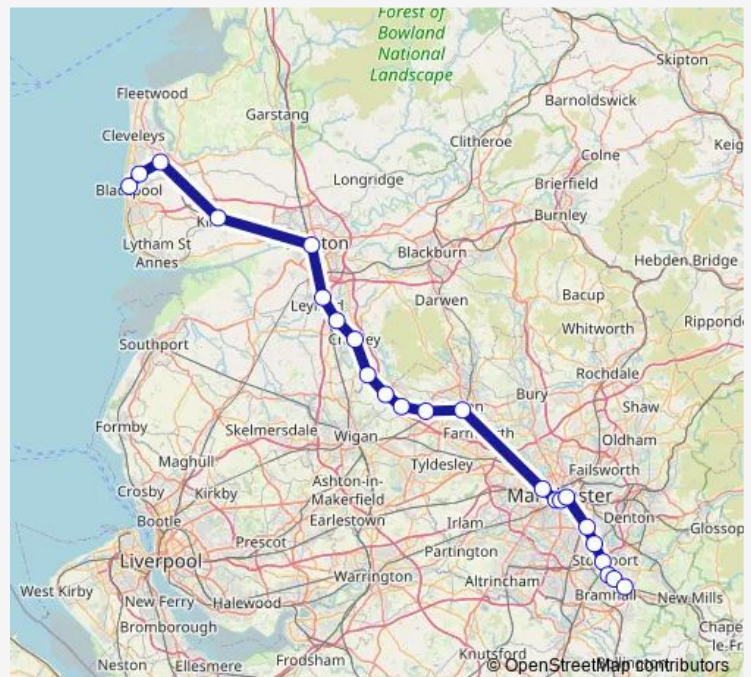

Horwich Parkway

Lostock

Bolton

Salford Crescent

Deansgate

Manchester Oxford Road

Manchester Piccadilly

Levenshulme

Heaton Chapel

Stockport

Davenport

Route schedule

Blackpool North — Hazel Grove

Monday 05:23-20:25

Tuesday 05:23-20:25

Wednesday 05:23-20:25

Thursday 05:23-20:25

Friday 05:23-20:25

Saturday 05:23-20:25

Sunday —

Route info

Direction: Blackpool North

Stops: 23

Trip Duration: 1 hour 46 min