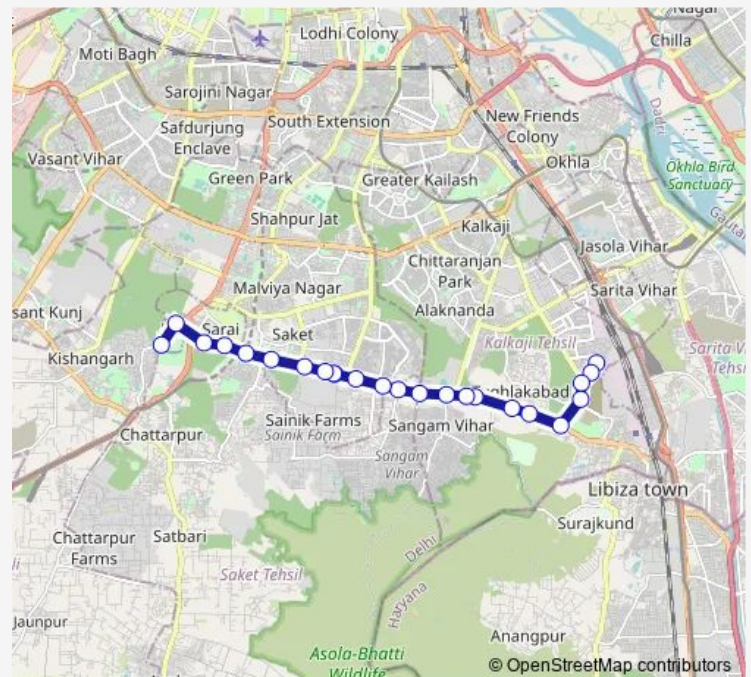

### Route schedule

Okhla Depot IV CWS li — Mehrauli Terminal

Monday 04:00-08:00

Tuesday 04:00-08:00

Wednesday 04:00-08:00

Thursday 04:00-08:00

Friday 04:00-08:00

Saturday 04:00-08:00

### Route info

Direction: Okhla Depot IV CWS li

Stops: 24

Trip Duration: 0 hour 45 min

717alnkstlup

BusMaps

Dhaura Peer / Lado Sarai

Qutub Minar