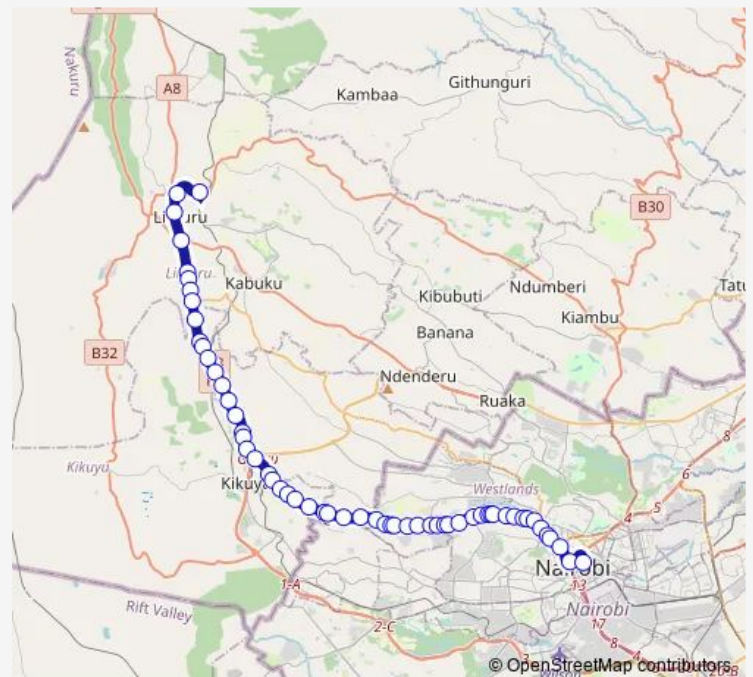

Ha Gicuru

Gitaru Kampala

Kampala

Route schedule

Limuru Town Terminal — Koja

Monday 06:00

Tuesday 06:00

Wednesday 06:00

Thursday 06:00

Friday 06:00

Saturday 06:00

Sunday 06:00

Route info

Direction: Limuru Town Terminal

Stops: 57

Trip Duration: 1 hour 31 min

115 — Koja-Westlands-Kangemi-Limuru

Rungiri

Regen

Muthiga

Muthiga Academy

Kinoo

87 Stage

Wanjimi/87 Junction

Friday 06:00

Saturday 06:00

Sunday 06:00

Route info

Direction: Koja

Stops: 56

Trip Duration: 1 hour 31 min

Uthiru