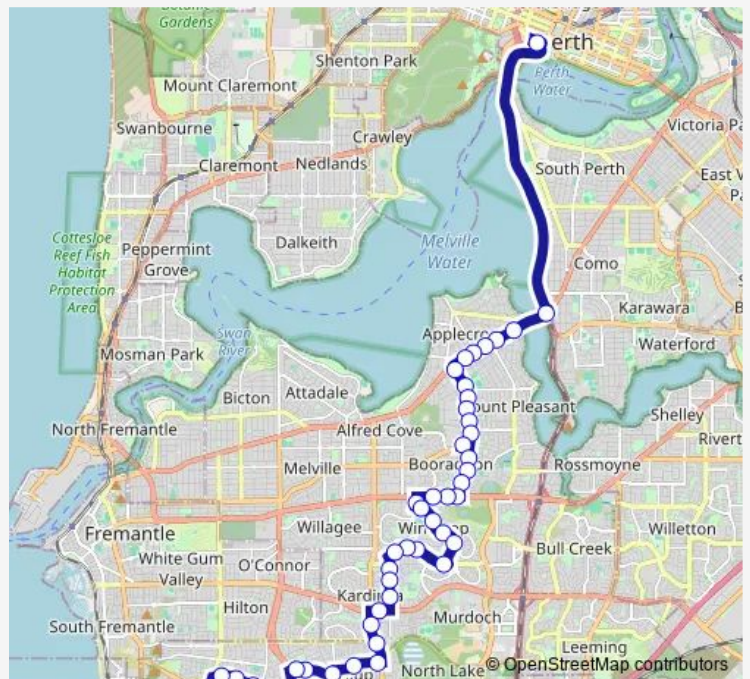

Route info

Direction: Unnamed Rd Hamilton Hill Hall

Stops: 52

Trip Duration: 0 hour 45 min

Somerville Bvd Before Winthrop Dr

Somerville Bvd Before Kingston Pl

Somerville Bvd Before Jackson Av

Jackson Av Before Ten Seldam Cir

Jackson Av Before Richardson Arcade

Jackson Av After Whitfeld Tce

Jackson Av After Billings Wy

Winthrop Dr Before Leach Hwy

Leach Hwy After Winthrop Dr

Leach Hwy After Marcus Av

Leach Hwy Before Riseley St

Riseley St After Leach Hwy

Sunday 08:23-23:05

Route info

Direction: Elizabeth Quay Bus Stn Stand C3

Stops: 47

Trip Duration: 0 hour 56 min

Jackson Av After Ten Seldam Cir
Somerville Bvd After Jackson Av
Somerville Bvd Before Winthrop Dr
Somerville Bvd After Winthrop Dr
Somerville Bvd Before Keall Pass
Gilbertson Rd After Crossland Wy
Gilbertson Rd After Thomas Wy
Gilbertson Rd After Mckleery St
South St After Gilbertson Rd
North Lake Rd After South St
North Lake Rd Before Farrington Rd
Waverley Rd Before Juliet Rd
Waverley Rd Before Theseus Wy
Counsel Rd Before Dorcas Wy
Counsel Rd After Simons St
Counsel Rd Before Locket St
Forrest Rd Before Oconnell St
Forrest Rd Before England St
Forrest Rd Before Berry St
Forrest Rd Before Frederick Rd
Forrest Rd After Fortini Ct
Carrington St Before Rockingham Rd
Unnamed Rd Hamilton Hill Hall