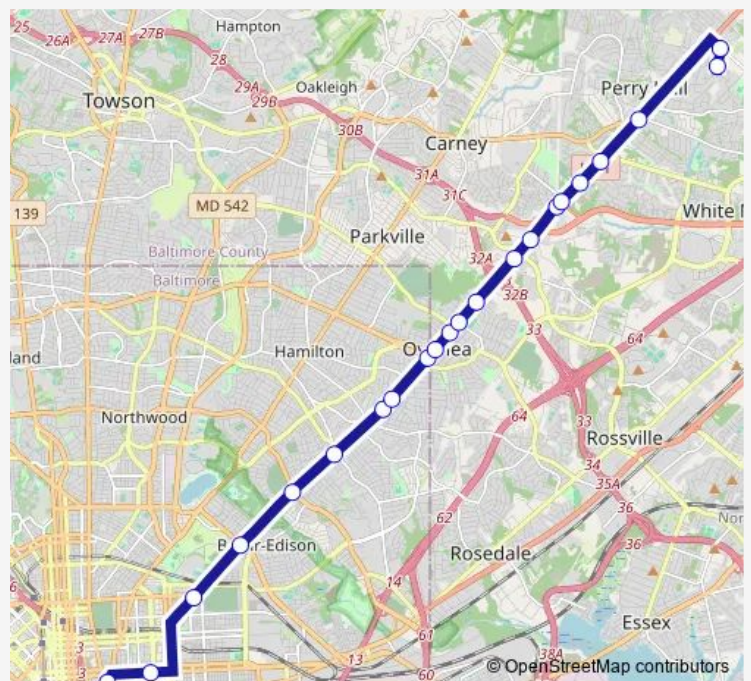

Belair RD & Parkmont AVE nb

Belair RD & Fleetwood AVE opp nb

Belair RD & Overlea AVE nb

Route schedule

Saratoga ST & Paca ST eb — Perry Hall Blvd & Haylock Ct

Monday 05:30-17:15

Tuesday 05:30-17:15

Wednesday 05:30-17:15

Thursday 05:30-17:15

Friday 05:30-17:15

Saturday —

Sunday —

Route info

Direction: Saratoga ST & Paca ST eb

Stops: 33

Trip Duration: 1 hour 0 min

115 — Downtown - Perry Hall

Belair RD & ELM AVE nb

Belair RD & Fullerton AVE fs nb

Belair RD & Thorncliff RD nb

Belair RD & Rossville Blvd nb

Belair RD & Ridge RD nb

Belair RD & Louisa AVE nb

Belair & Dunfield fs nb

## Route info

Direction: Perry Hall Blvd & Haylock Ct

Stops: 30

Trip Duration: 0 hour 51 min

Saratoga ST & Calvert ST wb

Saratoga ST & Saint Paul ST mb wb

Saratoga ST & Cathedral ST wb

Saratoga ST & Howard ST wb