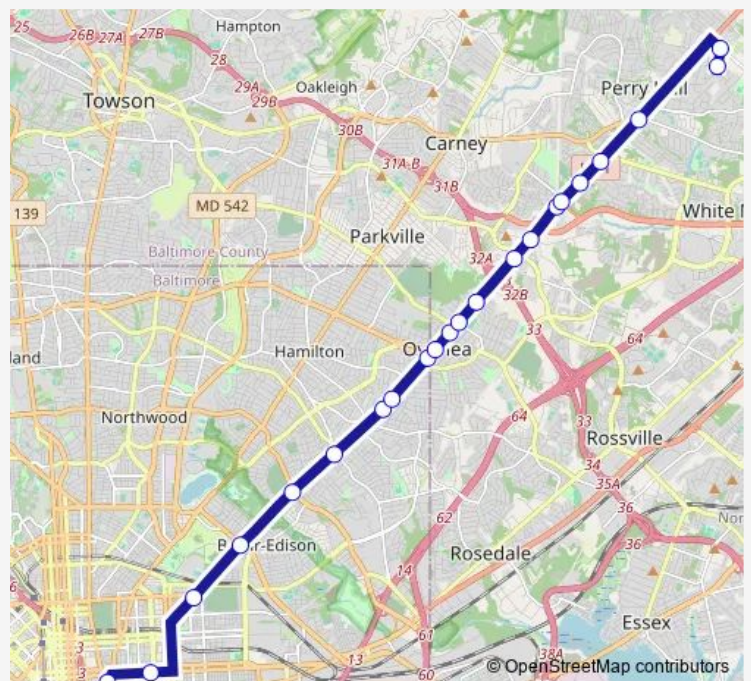

Belair RD & Parkmont AVE nb

Belair RD & Fleetwood AVE opp nb

Belair RD & Overlea AVE nb

Route schedule

Saratoga ST & Paca ST eb — Perry Hall Blvd & Haylock Ct

Monday 05:30-17:15

Tuesday 05:30-17:15

Wednesday 05:30-17:15

Thursday 05:30-17:15

Friday 05:30-17:15

Saturday —

Sunday —

Route info

Direction: Saratoga ST & Paca ST eb

Stops: 33

Trip Duration: 1 hour 0 min

115 — Downtown - Perry Hall

Belair RD & ELM AVE nb

Belair RD & Fullerton AVE fs nb

Belair RD & Thorncliff RD nb

Belair RD & Rossville Blvd nb

Belair RD & Ridge RD nb

Belair RD & Louisa AVE nb

Belair & Dunfield fs nb

Friday 06:10-18:32

Saturday —

Sunday —

Route info

Direction: Perry Hall Blvd & Haylock Ct

Stops: 30

Trip Duration: 0 hour 56 min

Saratoga ST & Calvert ST wb