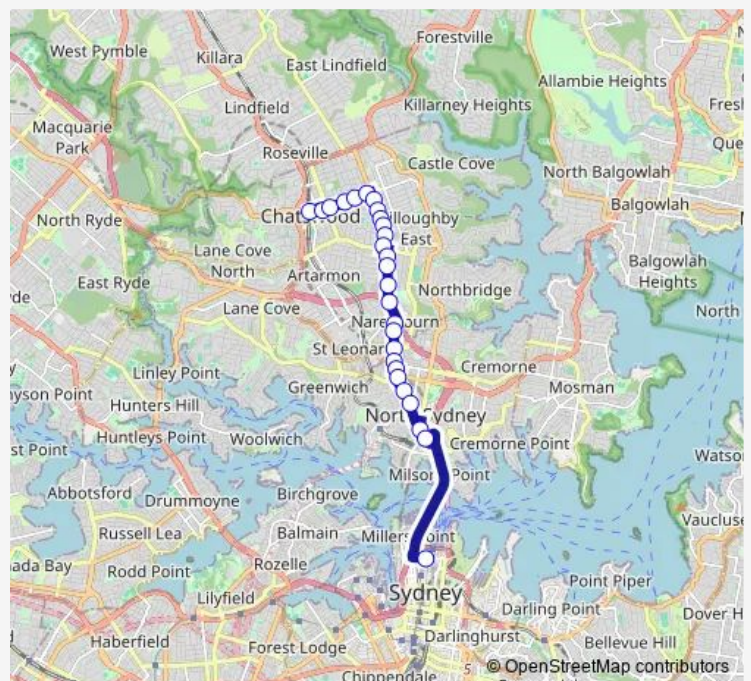

Penshurst St After Mowbray Rd

Penshurst St Opp Laurel Bank Cottage

Penshurst St At Lea Av

Penshurst St At Forsyth St

Route schedule

Exchange Square, Bridge St — Chatswood Station, Stand D

Monday 05:33-00:13<sup>+1</sup>

Tuesday 05:33-00:13<sup>+1</sup>

Wednesday 05:33-00:13<sup>+1</sup>

Thursday 05:33-00:13<sup>+1</sup>

Friday 05:33-00:13<sup>+1</sup>

Saturday 05:33-00:13<sup>+1</sup>

Sunday 06:33-00:13<sup>+1</sup>

Route info

Direction: Exchange Square, Bridge St

Stops: 28

Trip Duration: 0 hour 39 min

115 — City Bridge St to Chatswood via North Sydney

Penshurst St At Church St

Penshurst St Opp Macmahon St

Victoria Av After Penshurst St

Mashman Park, Victoria Av

Victoria Av Opp Chatswood Chase Sydney

Westfield Chatswood, Victoria Av

Chatswood Station, Stand D