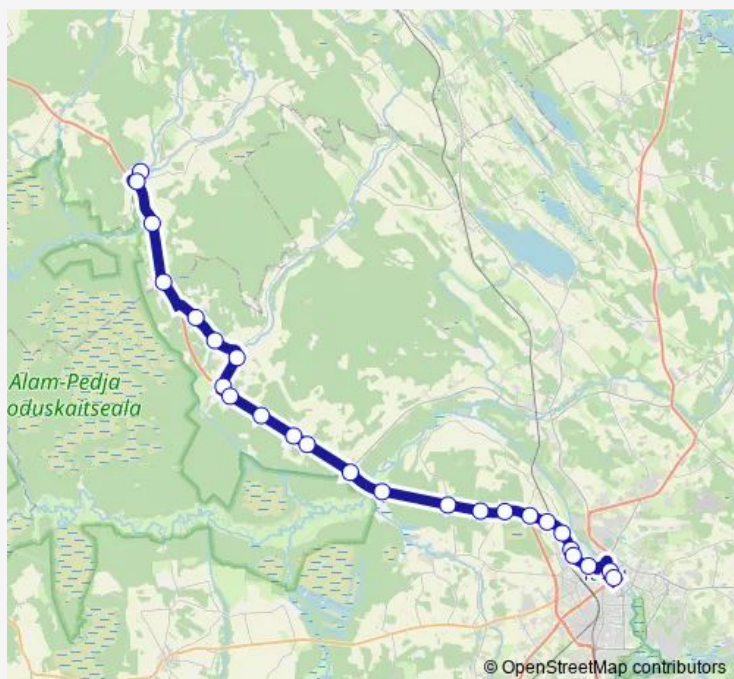

Thursday 07:40-15:30

Friday 07:40-15:30

Saturday —

Sunday —

Route info

Direction: Puurmani

Stops: 25

Trip Duration: 0 hour 50 min