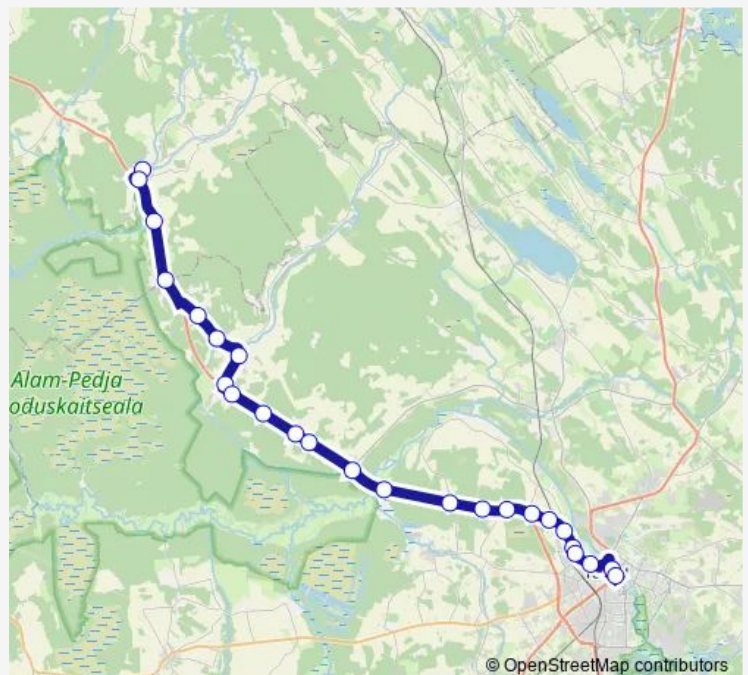

Thursday 07:40-15:30

Friday 07:40-15:30

Saturday —

Sunday —

Route info

Direction: Puurmani

Stops: 25

Trip Duration: 0 hour 50 min