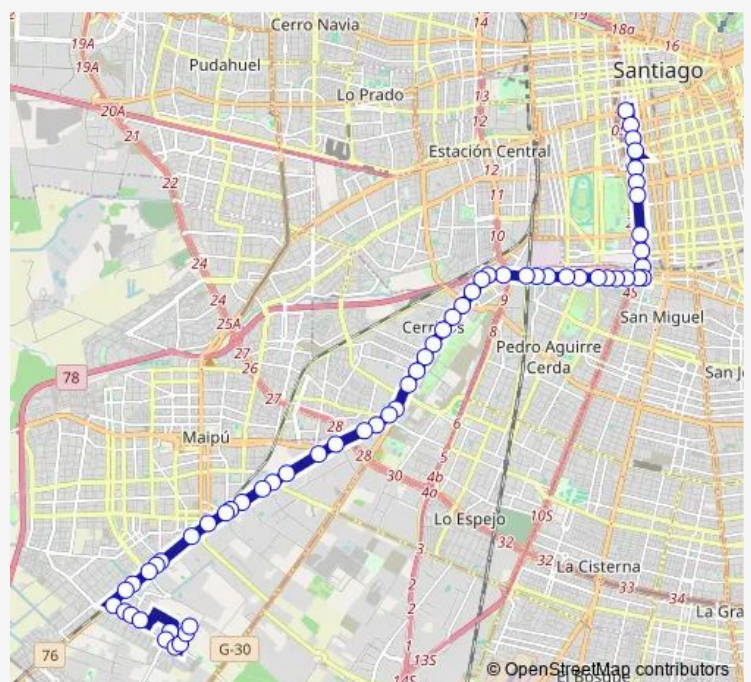

Tuesday 00:00

Wednesday 00:00

Thursday 00:00

Friday 00:00

Saturday 00:00

Sunday 00:00

Route info

Direction: Pa166-Parada 8 / (M) La Moneda

Stops: 61

Trip Duration: 0 hour 53 min

115 — Villa El Abrazo - (M) Los Heroes

Ph108-Parada 2 / (M) Lo Valledor

Ph109-Av. Alc. Carlos Valdovinos / esq. Avenida 1

Pi1327-Av. Alc. Carlos Valdovinos / esq. Av. P. Aguirre Cerda