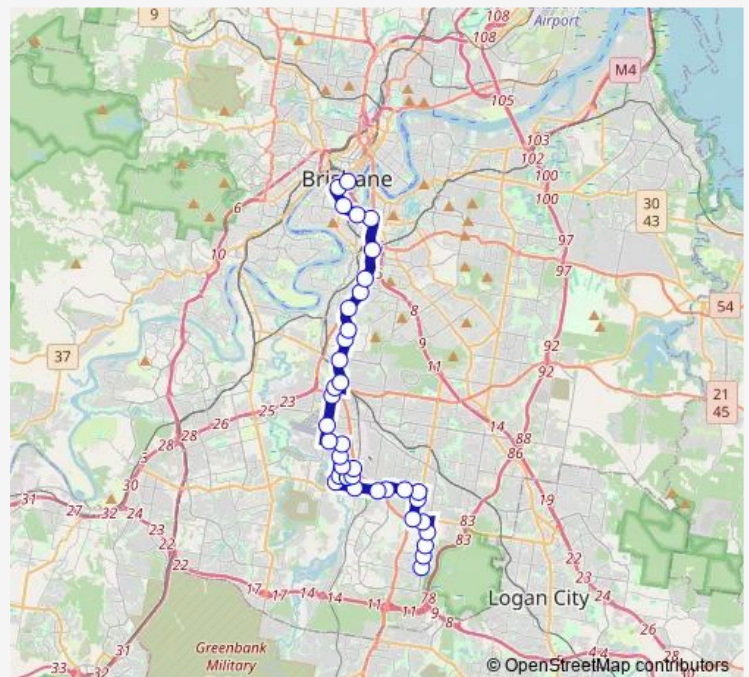

Mitchell St at Acacia Ridge East

**Route schedule**

Queen Street station, 1c — Gowan Rd at The Parks

Monday 08:15-18:15

Tuesday 08:15-18:15

Wednesday 08:15-18:15

Thursday 08:15-18:15

Friday 08:15-18:15

Saturday —

Sunday —

**Route info**

Direction: Queen Street station, 1c

Stops: 37

Trip Duration: 1 hour 1 min

115 — Calamvale - City via Acacia Ridge Express

Mitchell St at Marnham St

Bellamy St near Limerick St

Bellamy St at Acacia Ridge South near Benton St

Watson Rd at Learoyd Road

Learoyd Rd at Paradise

Learoyd Rd at Range View

Hellawell Rd at Cazna Gardens

Hellawell Rd at Signata Street

## Route info

Direction: Gowan Rd at The Parks

Stops: 37

Trip Duration: 1 hour 20 min

Beaudesert Rd at Moorooka South, stop 38

Beaudesert Rd at Gainsborough Street, stop 34

Beaudesert Rd at Moorvale, stop 32