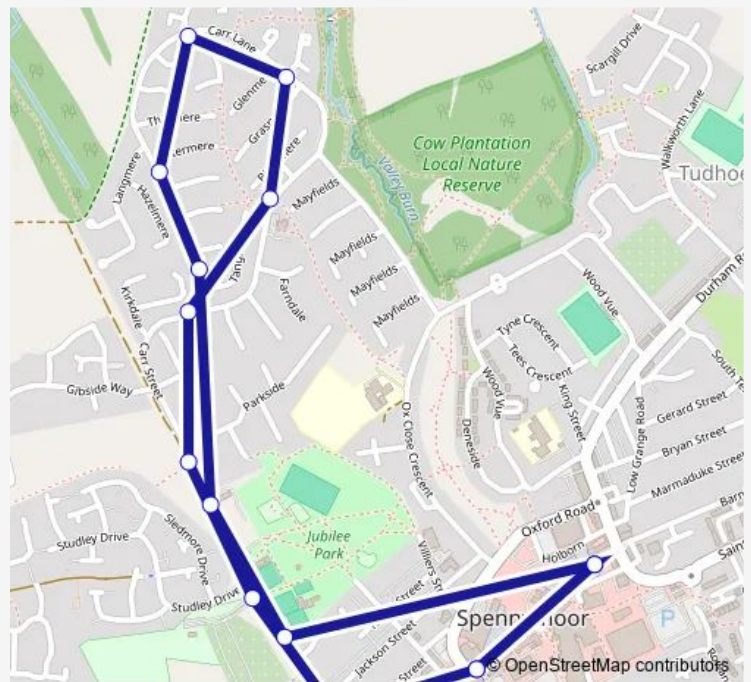

Bus 115 Willington - Spennymoor

[Go to website](#)

Direction

Cheapside Stand F — High Street

15 stops

[Open route schedule](#)

Cheapside Stand F

High Street

Jackson Street

Greenways Estate Jubilee Park

Carr Street-Westfields

Carr Street-Westerdale

Canterbury Close

Carr Lane-Troutbeck Close

Carr Lane-Canterbury Close

Carr Lane-Buttermere

Carr Lane-Rossmere

Carr Street-Westfields

Greenways Estate Jubilee Park

Cheapside Stand F

High Street

Route schedule

Cheapside Stand F — High Street

Monday 09:10-17:10

Tuesday 09:10-17:10

Wednesday 09:10-17:10

Thursday 09:10-17:10

Friday 09:10-17:10

Saturday 09:10-17:10

Sunday —

Route info

Direction: Cheapside Stand F

Stops: 15

Trip Duration: 0 hour 16 min

115 — Willington - Spennymoor