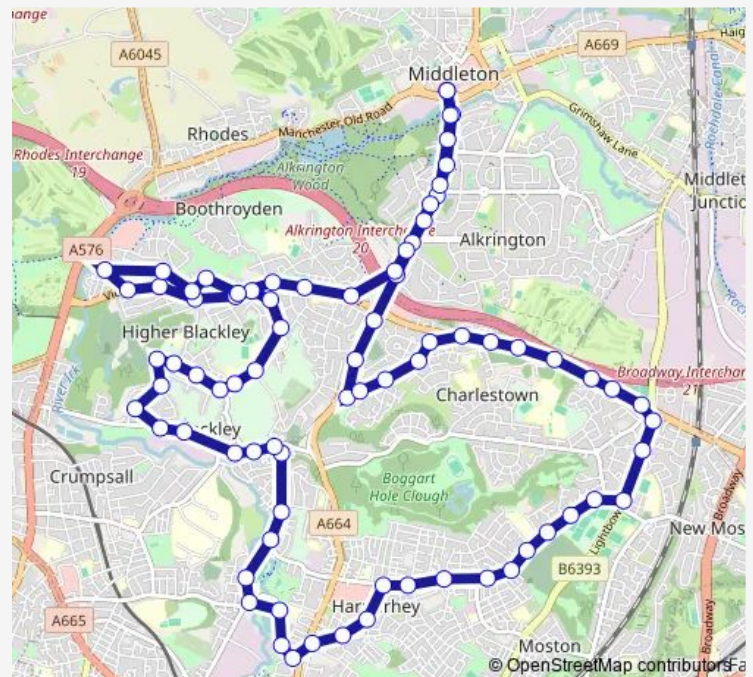

Northwold Drive

Northwold Drive

Greengate

Route schedule

Middleton Bus Station — Middleton Bus Station

Monday 09:30-15:30

Tuesday 09:30-15:30

Wednesday 09:30-15:30

Thursday 09:30-15:30

Friday 09:30-15:30

Saturday 09:30-15:30

Sunday —

Route info

Direction: Middleton Bus Station

Stops: 79

Trip Duration: 0 hour 55 min

Leighton Street

Ben Brierley

Post Office

Edward Street

Hillier Street North

Asda

Hemmington Drive

Carisbrook Street

Rochdale Road

Harpurhey Road

Irk Bridge

Waterloo Street

Etherstone Street

Factory Lane

Andrew Road

Westgate Avenue