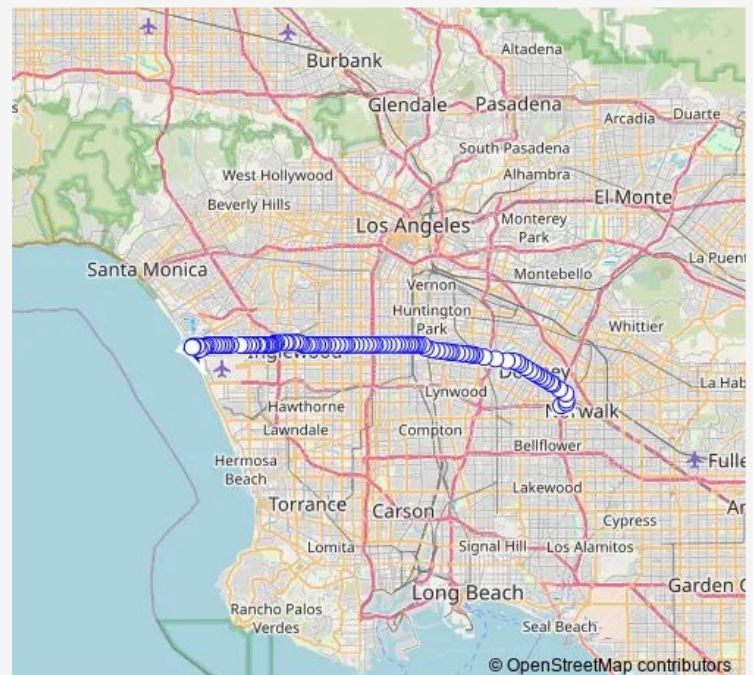

Manchester / Loyola

Manchester / Georgetown

Manchester / Emerson

Manchester / Kentwood

Manchester / Sepulveda

Manchester / Truxton

Manchester / La Tijera

Manchester / Wiley Post

Thursday 06:16-15:49

Friday 06:16-15:49

Saturday —

Sunday —

Route info

Direction: Culver / Pacific

Stops: 92

Trip Duration: 1 hour 57 min

115 — Metro Local Line

Manchester / Osage

Manchester / Aviation

Manchester / Isis

Manchester / Glasgow

Manchester / La Cienega

Manchester / Oak

Manchester / Inglewood