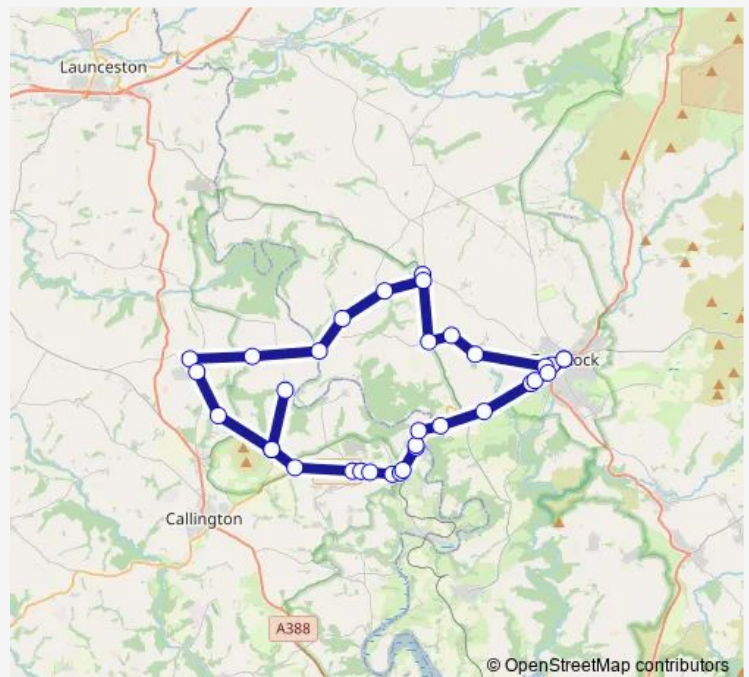

Thursday —

Friday 13:30

Saturday —

Sunday —

Route info

Direction: Bedford Square

Stops: 34

Trip Duration: 1 hour 19 min

115 — Tavistock-Luckett-Tavistock Circular

Post Office

Delaware Road

Station Road

Railway Station Sand Hill

Cornish Inn

Buccaneer Inn

Newbridge

Tavistock Woodlands

Harvest Home

Uplands

Monksmead

Harewood House

Bedford Square

Direction

Bedford Square — Bedford Square