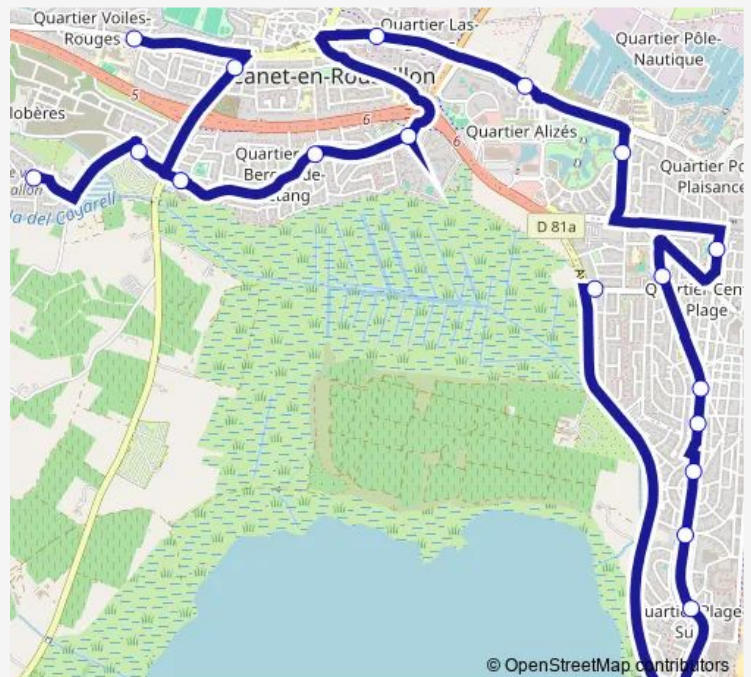

Direction

Canet Plage — Collège Côte Radieuse

11 stops

[Open route schedule](#)

Canet Plage

Loge de Mer

Le Ponant

Las Bigues

Canet Plage — Collège Côte Radieuse

Monday —

Tuesday —

Wednesday 07:53

Thursday —

Friday —

Saturday —

Sunday —

Route info

Direction: Canet Plage

Stops: 11

Trip Duration: 0 hour 27 min

Direction

Collège Côte Radieuse — HLM Canet

19 stops

[Open route schedule](#)

Thursday 16:05-17:05

Friday 16:05

Saturday —

Sunday —

Route info

Direction: Collège Côte Radieuse

Stops: 19

Trip Duration: 0 hour 30 min