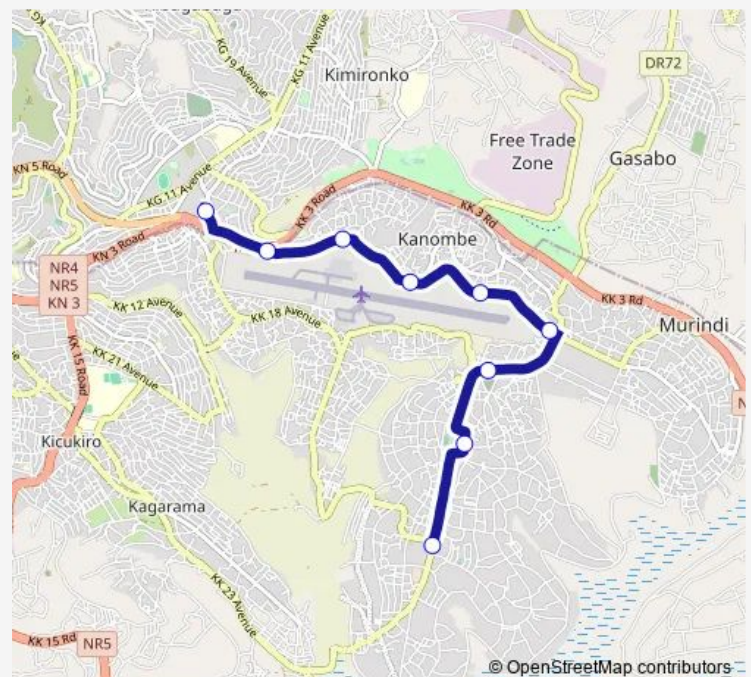

Unknown

Unknown

Air porty

Unknown

Remera

### Route schedule

Busanza Radari — Remera

Monday	19:29
Tuesday	19:29
Wednesday	19:29
Thursday	19:29
Friday	19:29
Saturday	—
Sunday	—

### Route info

Direction: Busanza Radari

Stops: 9

Trip Duration: 0 hour 33 min

115 — KBS - Zone I - 115

BusMaps

**Direction**

Remera bus park — busanza bus park