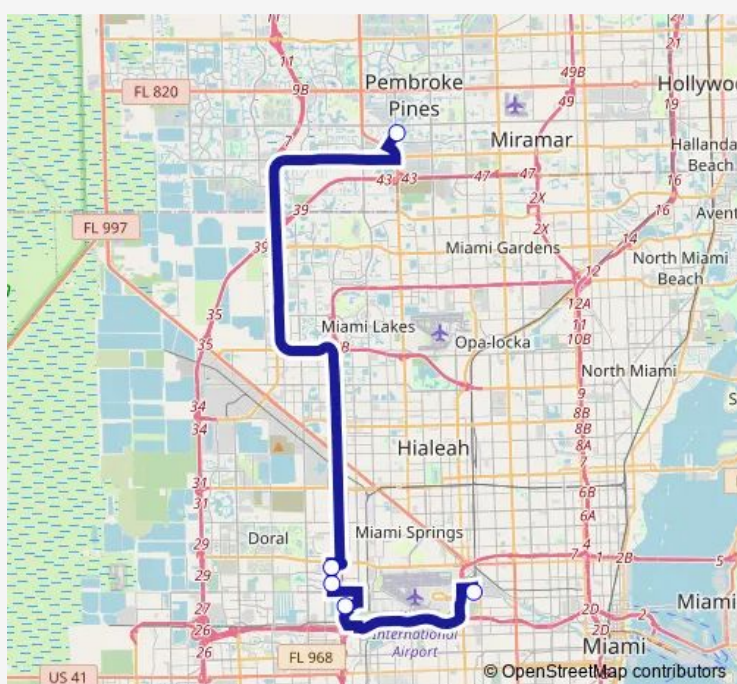

Bus 115 75 Express Miramar P&R to Miami Intermodal Center

[Go to website](#)

Direction

Miami Airport Station — Miramar Park AND Ride Bay#2

5 stops

[Open route schedule](#)

Miami Airport Station

Corporate Center

Jackson West Medical Center

Hampton-Inn/Animal Shelter

Miramar Park AND Ride Bay#2

Route schedule

Miami Airport Station — Miramar Park AND Ride Bay#2

Monday	15:30-19:30
Tuesday	15:30-19:30
Wednesday	15:30-19:30
Thursday	15:30-19:30
Friday	15:30-19:30
Saturday	—
Sunday	—

Route info

Direction: Miami Airport Station

Stops: 5

Trip Duration: 1 hour 5 min

Direction

Miramar Park AND Ride Bay#2 — Miami Airport Station

5 stops

[Open route schedule](#)

Route info

Direction: Miramar Park AND Ride Bay#2

Stops: 5

Trip Duration: 1 hour 17 min

115 Bus time schedules and route maps are available in an offline PDF at busmaps.com. Use the busmaps.com website to see live bus times, train schedule or subway schedule, and step-by-step directions for all public transit in Miami