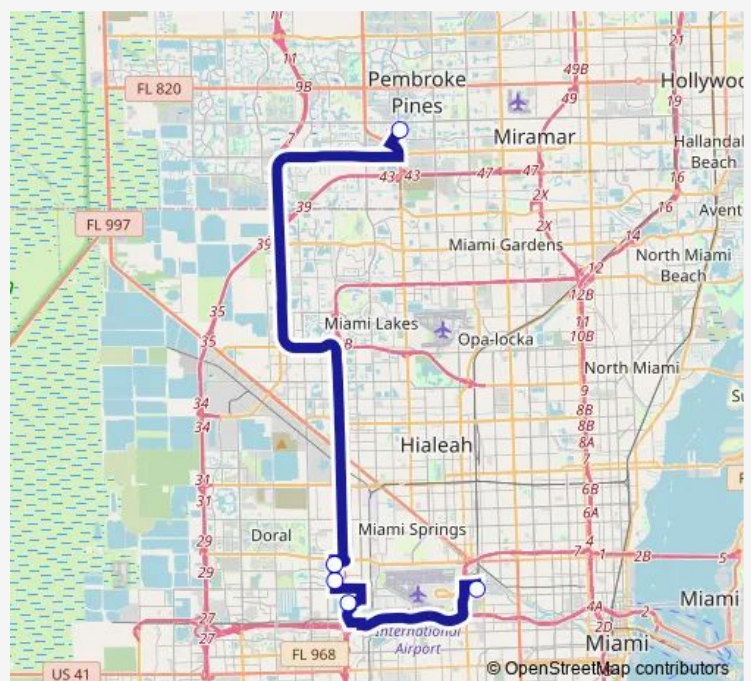

Bus 115 75 Express Miramar P&R To Miami Intermodal Center

[Go to website](#)

Direction

Miami Airport Station — Miramar Park and Ride Bay #2

5 stops

[Open route schedule](#)

Miami Airport Station

The Landings at MIA (Corporate Center)

Jackson West Medical Center

Hampton-Inn/Animal Shelter

Miramar Park and Ride Bay #2

Route schedule

Miami Airport Station — Miramar Park and Ride Bay #2

Monday	15:30-19:30
Tuesday	15:30-19:30
Wednesday	15:30-19:30
Thursday	15:30-19:30
Friday	15:30-19:30
Saturday	—
Sunday	—

Route info

Direction: Miami Airport Station

Stops: 5

Trip Duration: 1 hour 5 min

Direction

Miramar Park and Ride Bay #2 — Miami Airport Station

5 stops

[Open route schedule](#)

Miramar Park and Ride Bay #2

Northwest 79th Avenue/Northwest 36th Street (Hampton Inn)

Northwest 79th Avenue & Northwest 29th Street

The Landings at MIA (Corporate Center)

Miami Airport Station

Route schedule