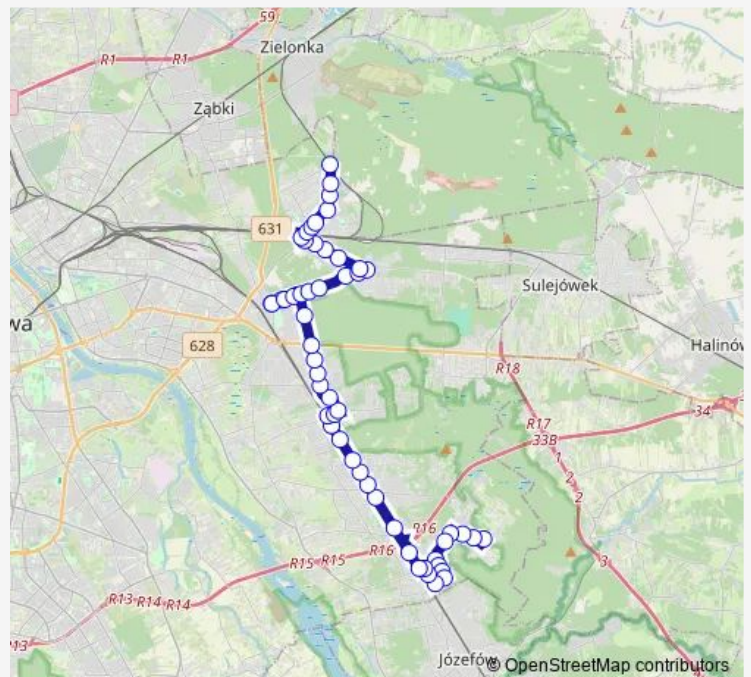

Thursday 23:20

Friday 23:20

Saturday 23:20

Sunday 23:20

Route info

Direction: PKP Mokry Ług

Stops: 22

Trip Duration: 0 hour 23 min

115 — PKP Mokry Ług – Aleksandrów

Direction

PKP Mokry Ług — Aleksandrów

52 stops

[Open route schedule](#)

PKP Mokry Ług

Buchalteryjna

Jerzego

Thursday 04:35-22:46

Friday 04:35-22:46

Saturday 04:51-22:51

Sunday 04:51-22:51

Route info

Direction: Aleksandrów

Stops: 55

Trip Duration: 1 hour 4 min

Thursday 23:16

Friday 23:16

Saturday 23:21

Sunday 23:21

Route info

Direction: Aleksandrów

Stops: 29

Trip Duration: 0 hour 27 min