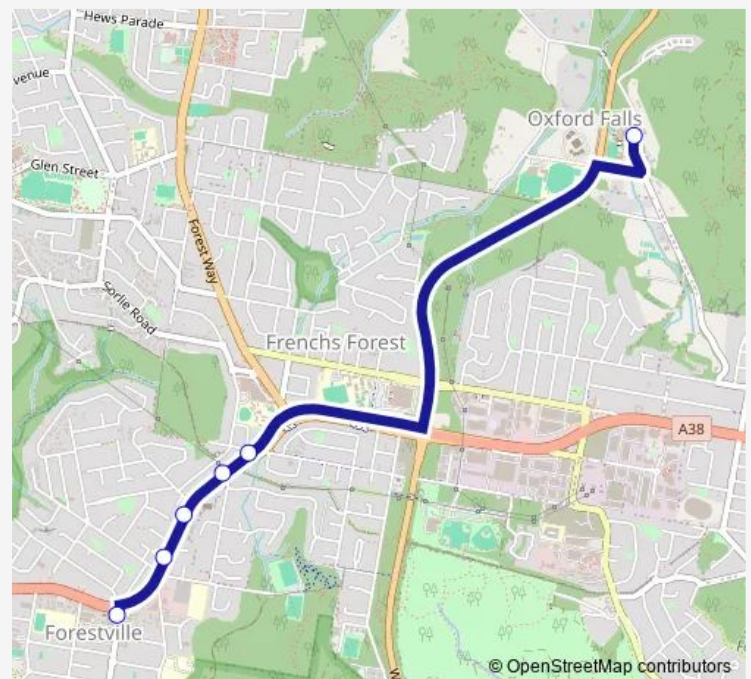

School Bus 115 Starkey St at Warringah Rd to Oxford Falls Grammar School

[Go to website](#)

Direction

Starkey St At Warringah Rd — Oxford Falls Grammar School, Oxford Falls Rd

6 stops

[Open route schedule](#)

Starkey St At Warringah Rd

Warringah Rd After Brown St

Warringah Rd Before Altona Av

Warringah Rd Opp Maxwell Pde

Warringah Rd Before Fitzpatrick Av

Oxford Falls Grammar School, Oxford Falls Rd

Route schedule

Starkey St At Warringah Rd — Oxford Falls Grammar School, Oxford Falls Rd

Monday	08:35
Tuesday	08:35
Wednesday	08:35
Thursday	08:35
Friday	—
Saturday	—
Sunday	—

Route info

Direction: Starkey St At Warringah Rd

Stops: 6

Trip Duration: 0 hour 12 min