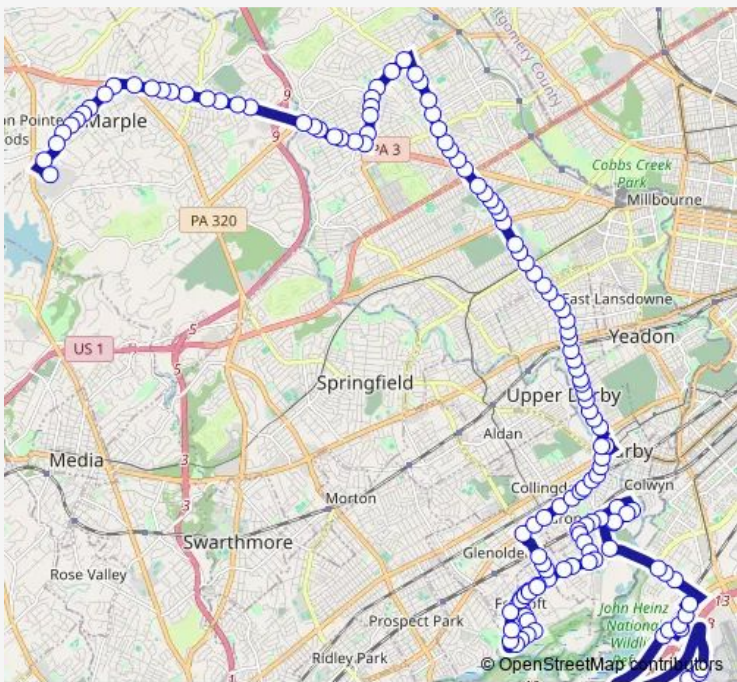

Bus 115 Dccc & Darby TC to Airport

[Go to website](#)

Direction
 Delaware County Community College — Philadelphia Airport Terminal B

134 stops

[Open route schedule](#)

- Delaware County Community College
- Media Line Rd & Drew Cir
- Media Line Rd & Dogwood Ln - FS
- Media Line Rd & Heather Rd
- Media Line Rd & Malley St
- Media Line Rd & Old Cedar Grove Rd - FS
- Media Line & Eastburn Av
- Media Line Rd & Highland Av
- Media Line Rd & Pennview Av - FS
- Media Line Rd & Mark Ter - FS
- Media Line Rd & West Chester Pk
- West Chester Pk & Latches Ln
- West Chester Pk & Hawthorne Rd
- West Chester Pk & Rittenhouse Rd
- West Chester Pk & Malin Rd
- West Chester Pk & Sproul Rd - Fs
- West Chester Pk & Berkley Rd
- West Chester Pk & Edgewood Rd
- West Chester Pk & Raymond Rd
- West Chester Pk & New Ardmore Av
- West Chester Pk & Lawrence Rd - Mbfs

Route schedule
 Delaware County Community College — Philadelphia Airport Terminal B

Monday	18:45-22:10
Tuesday	18:45-22:10
Wednesday	18:45-22:10
Thursday	18:45-22:10
Friday	18:45-22:10
Saturday	—
Sunday	—

Route info

Direction: Delaware County Community College

Stops: 134

Trip Duration: 1 hour 33 min

115 — Dccc & Darby TC to Airport **BusMaps**

West Chester Pk & Robinson Av

West Chester Pk & Glen Gary Dr

West Chester Pk & Ivy Rock Ln

West Chester Pk & Glendale Rd

Eagle Rd & Lincoln Av

Eagle Rd & Maryland Av

Eagle Rd & Virginia Av

Eagle Rd & Achille Rd - Warren Rd

Eagle Rd & Hillcrest Av

Eagle Rd & Grasslyn Av

Eagle Rd & Darby Rd