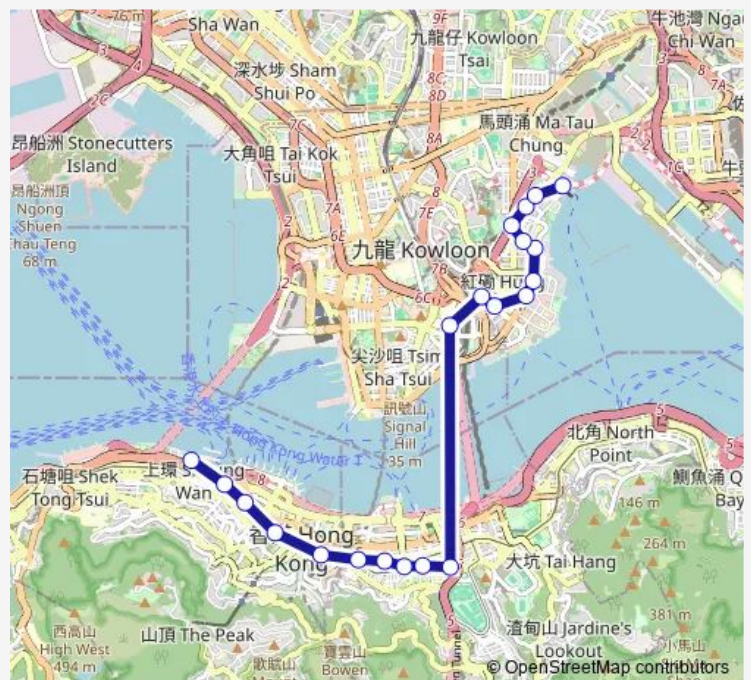

[Kmb+Ctb] Johnston Road/
Johnston Road, Fleming
 Road

[Ctb] Heard Street, WAN Chai Road[[Kmb+Ctb] Heard
 Street/
Heard Street, WAN Chai Road

[Ctb] South Pacific Hotel, Morrison Hill Road[[Kmb+Ctb]
 South Pacific Hotel/
South Pacific Hotel, Morrison Hill
 Road

[Ctb] Cross Harbour Tunnel BUS-BUS Inter-
 change[[Kmb+Ctb] Cross Harbour Tunnel BBI/
Cross

Route schedule

[Ctb] Central (Macau Ferry)[Kmb+Ctb] Macau Ferry
 BUS Terminus/
Central (Macau Ferry) — [Kmb+Ctb]
 Kowloon City Ferry BUS Terminus/
Kowloon City Fer-
 ry Pier[[Kmb] Kowloon City Ferry BUS Terminus

Stops: 21

Trip Duration: 0 hour 50 min

Harbour Tunnel BUS-BUS Interchange[[Kmb] Cross Harbour Tunnel Bbi

[Kmb+Ctb] Gillies Avenue South/
Gillies Avenue South

[Ctb] Hung HOM South Road[[Kmb+Ctb] Hung HOM South Road/
Hung HOM South Road[[Kmb] Hung HOM South Road