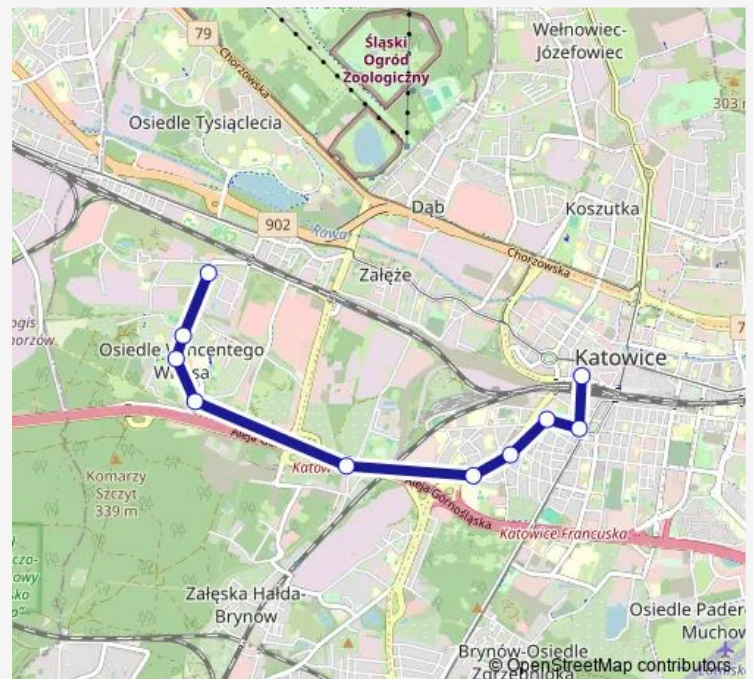

Direction

Osiedle Witosa li — Katowice Dworzec

10 stops

[Open route schedule](#)

Osiedle Witosa li

Osiedle Witosa Centrum

Osiedle Witosa Plac Św. Herberta

Osiedle Witosa Droga Kochłowska

Katowice Osiedle Kopalni Wujek

Katowice Awf

Katowice Mikołowska

Katowice Kopernika Dworzec

Katowice Plac Miarki

Katowice Dworzec

Route schedule

Osiedle Witosa li — Katowice Dworzec

Monday 04:13

Tuesday 04:13

Wednesday 04:13

Thursday 04:13

Friday 04:13

Saturday 04:13

Sunday —

Route info

Direction: Osiedle Witosa li

Stops: 10

Trip Duration: 0 hour 15 min

115 Bus time schedules and route maps are available in an offline PDF at busmaps.com. Use the busmaps.com website to see live bus times, train schedule or subway schedule, and step-by-step directions for all public transit in Katowice