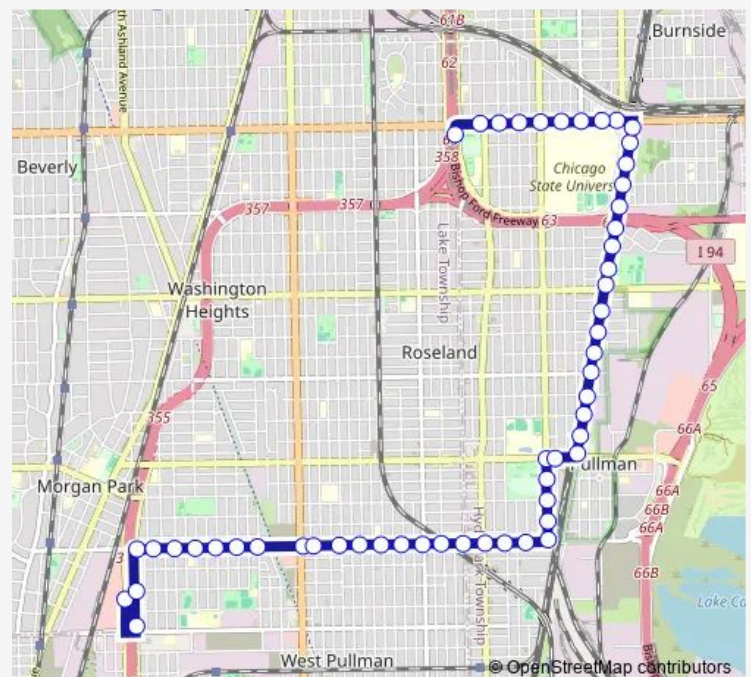

### Direction

95th Red Line Station — Marshfield & 117th Street

52 stops

[Open route schedule](#)

95th Red Line Station

Michigan & 95th Street

95th Street & Indiana

95th Street & Forest

Cottage Grove & 106th Street

### Route schedule

95th Red Line Station — Marshfield & 117th Street

Monday 05:00-23:15

Tuesday 05:00-23:15

Wednesday 05:00-23:15

Thursday 05:00-23:15

Friday 05:00-23:15

Saturday 05:30-22:58

### Route info

Direction: 95th Red Line Station

Stops: 52

Trip Duration: 0 hour 28 min

115 — Pullman/115th

Cottage Grove & 107th Street

Cottage Grove & 108th Street

Cottage Grove & 109th Street