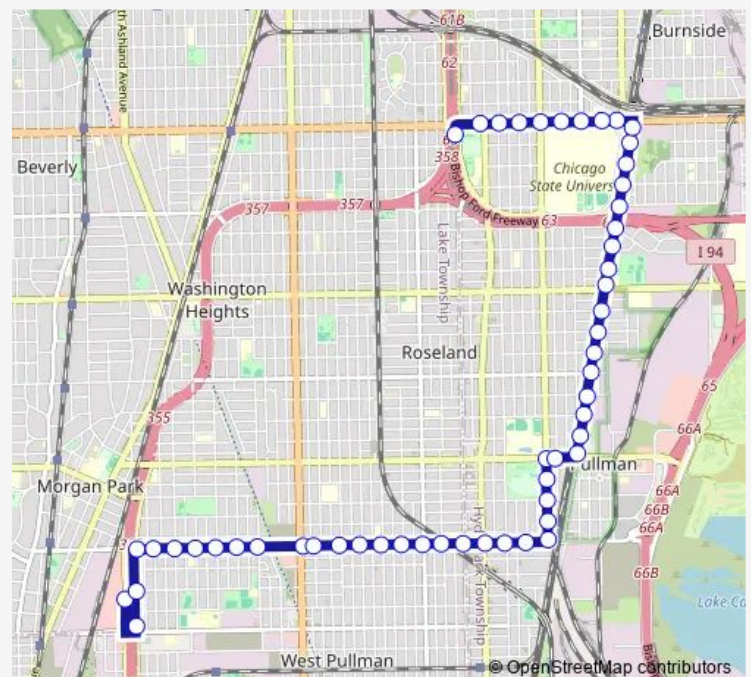

Bus 115 Pullman/115th

[Go to website](#)

Direction

95th Red Line Station — Marshfield & 117th Street

52 stops

[Open route schedule](#)

95th Red Line Station

Michigan & 95th Street

Cottage Grove & 104th Street

Cottage Grove & 105th Street

Cottage Grove & 106th Street

Route schedule

95th Red Line Station — Marshfield & 117th Street

Monday 05:00-23:15

Tuesday 05:00-23:15

Wednesday 05:00-23:15

Thursday 05:00-23:15

Friday 05:00-23:15

Saturday 05:30-22:58

Sunday 05:52-23:03

Route info

Direction: 95th Red Line Station

Stops: 52

Trip Duration: 0 hour 29 min

Direction

Marshfield & 117th Street — 95th Red Line Station

54 stops

[Open route schedule](#)

Marshfield & 117th Street

Ashland & 119th Street

Ashland & 117th Street

115th Street & Ashland