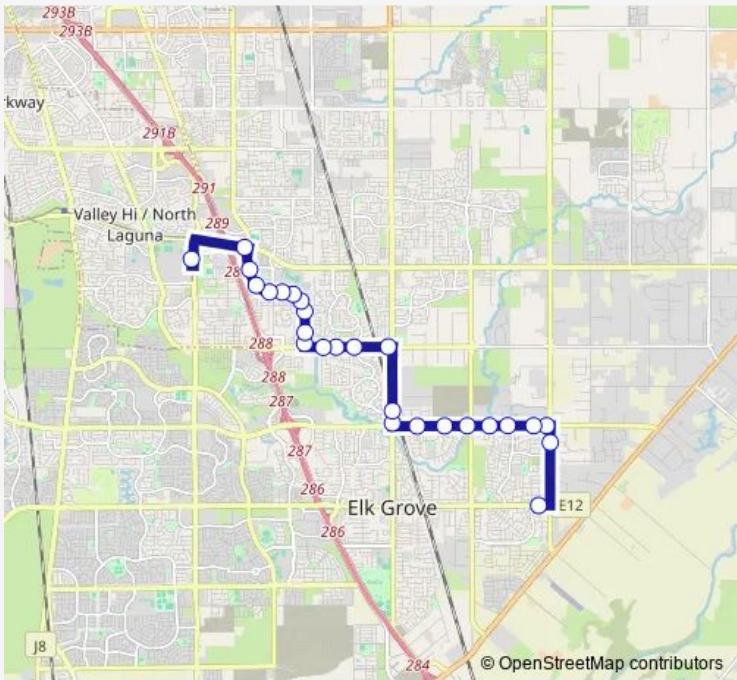

**Bus 115 Route 115**

[Go to website](#)

**Direction**  
 Elk Grove Blvd & Mainline (Eb) — Cosumnes River Lrt  
 26 stops  
[Open route schedule](#)

- Elk Grove Blvd & Mainline (Eb)
- Bradshaw & Silvergate (Nb)
- Bond Rd at Bradshaw Rd
- Bond Rd at Bus Entrance
- Bond & School Loop Rd (Wb)
- Bond & Sierra River (Wb)
- Bond Rd at Waterman Rd
- Bond & Crowell (Wb)
- Bond & Quail Cove (Wb)
- Elk Grove Florin & Bond (Nb)
- Elk Grove Florin & Camden (Nb)
- Sheldon & Elk Grove Florin (Wb)
- Sheldon & Freesia (Wb)
- Sheldon & Vytina (Wb)
- Sheldon & Summer Pointe (Wb)
- Power Inn & Sheldon (Nb)
- Power Inn & Vista Brook (Nb)
- Power Inn & Blue Maiden (Nb)
- Power Inn & Villa Serena (Nb)
- Power Inn & Ed Harris Middle School (Nb)
- Power Inn & Monterey Trail High School (Nb)

**Route schedule**  
 Elk Grove Blvd & Mainline (Eb) — Cosumnes River Lrt

Monday	06:38-19:38
Tuesday	06:38-19:38
Wednesday	06:38-19:38
Thursday	06:38-19:38
Friday	06:38-19:38
Saturday	—
Sunday	—

**Route info**  
 Direction: Elk Grove Blvd & Mainline (Eb)  
 Stops: 26  
 Trip Duration: 0 hour 30 min

## Direction

Cosumnes River Lrt — Elk Grove Blvd & Clarke Farms (Wb)

29 stops

[Open route schedule](#)

Cosumnes River Lrt

Cosumnes River Blvd at Bruceville Rd

Power Inn & Calvine (Sb)

Power Inn & Geneva Pointe (Sb)

## Route info

Direction: Cosumnes River Lrt

Stops: 29

Trip Duration: 0 hour 30 min

Bradshaw Rd at Shining Seas Way

Bradshaw Rd at Bond Rd

Bradshaw & Early Light (Sb)

Bradshaw & Crisswell (Sb)