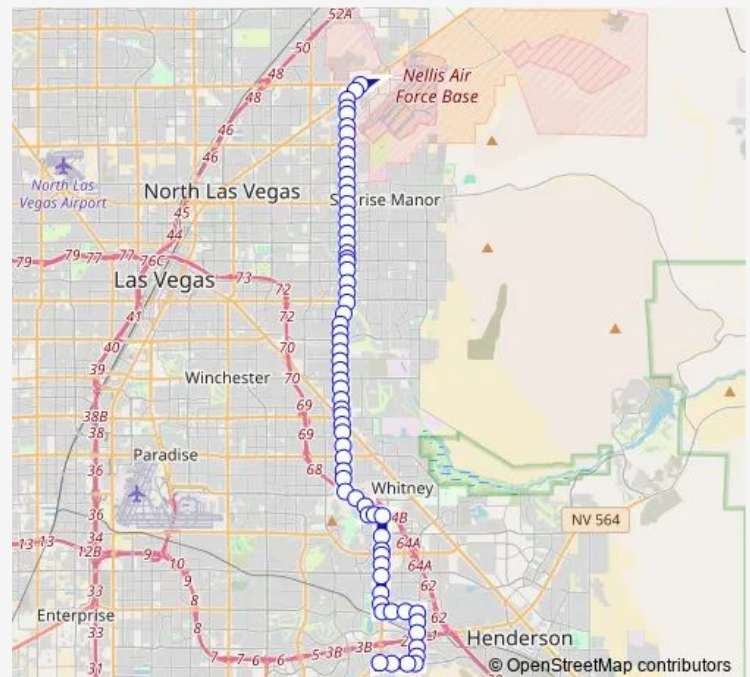

NB Stephanie after I 215

NB Stephanie after Wigwam

NB Stephanie at 170 N. Stephanie

NB Stephanie after American Pacific

NB Stephanie after Trail Canyon

NB Stephanie after Santiago

NB Stephanie after Valley Wind

NB Stephanie after Warm Springs

NB Stephanie after Power Center

NB Stephanie after Sunset

NB Stephanie after Mall Ring

WB Patrick after Stephanie

Route schedule

SB Gibson after Mary Crest — EB Craig before Las Vegas

Monday 03:32-02:34⁺¹

Tuesday 03:32-02:34⁺¹

Wednesday 03:32-02:34⁺¹

Thursday 03:32-02:34⁺¹

Friday 03:32-02:34⁺¹

Saturday 03:33-02:34⁺¹

Sunday 03:33-02:34⁺¹

Route info

Direction: SB Gibson after Mary Crest

Stops: 67

Trip Duration: 1 hour 14 min

115 — Nellis/Stephanie

WB Patrick after Caballo

NB Whitney Ranch after Patrick

WB Russell after Whitney Ranch

WB Russell after Galleria