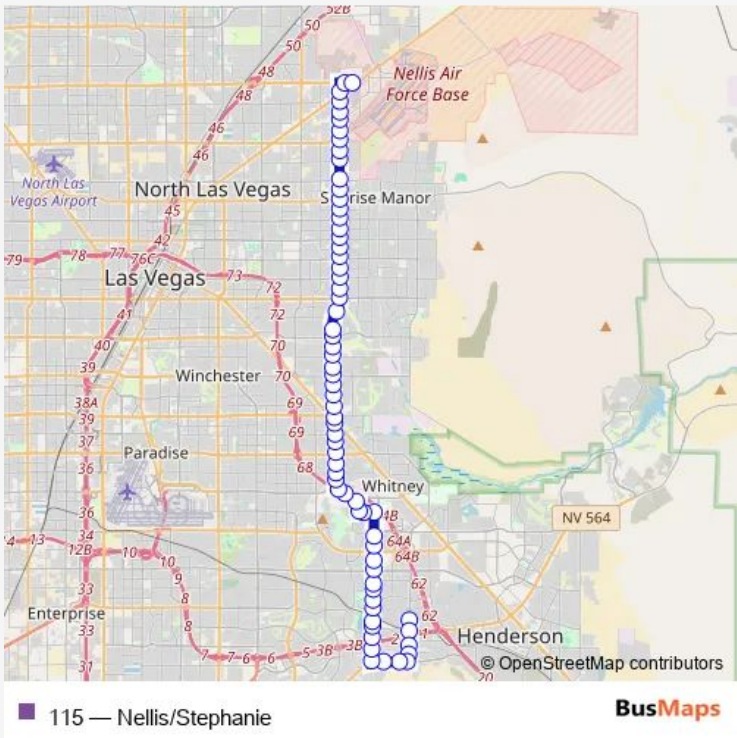

**Bus 115 Nellis/Stephanie**

[Go to website](#)

**Direction**  
 SB Gibson after Mary Crest — EB Craig before Las Vegas  
 67 stops  
[Open route schedule](#)

- SB Gibson after Mary Crest
- SB Gibson after Wigwam
- SB Gibson after Las Palmas Entrada
- SB Gibson after Paseo Verde
- WB Horizon Ridge after Gibson
- WB Horizon Ridge after Pancho Via
- WB Horizon Ridg after Cielo Abierto
- NB Stephanie after Horizon Ridge
- NB Stephanie after Paseo Verde
- NB Stephanie after I 215
- NB Stephanie after Wigwam
- NB Stephanie at 170 N. Stephanie
- NB Stephanie after American Pacific
- NB Stephanie after Trail Canyon
- NB Stephanie after Santiago
- NB Stephanie after Valley Wind
- NB Stephanie after Warm Springs
- NB Stephanie after Power Center
- NB Stephanie after Sunset
- NB Stephanie after Mall Ring
- WB Patrick after Stephanie

**Route schedule**  
 SB Gibson after Mary Crest — EB Craig before Las Vegas

Monday	03:32-02:34 <sup>+1</sup>
Tuesday	03:32-02:34 <sup>+1</sup>
Wednesday	03:32-02:34 <sup>+1</sup>
Thursday	03:32-02:34 <sup>+1</sup>
Friday	03:32-02:34 <sup>+1</sup>
Saturday	03:33-02:34 <sup>+1</sup>
Sunday	03:33-02:34 <sup>+1</sup>

**Route info**  
 Direction: SB Gibson after Mary Crest  
 Stops: 67  
 Trip Duration: 1 hour 18 min

WB Patrick after Caballo

NB Whitney Ranch after Patrick

WB Russell after Whitney Ranch

WB Russell after Galleria