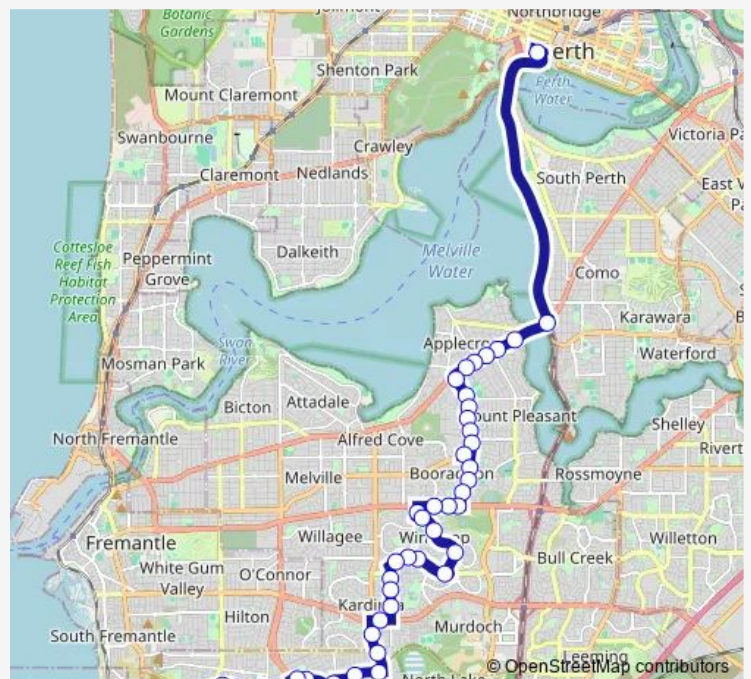

Route info

Direction: Unnamed Rd Hamilton Hill Hall

Stops: 51

Trip Duration: 1 hour 0 min

Somerville Bvd Before Winthrop Dr

Somerville Bvd Before Kingston Pl

Somerville Bvd Before Jackson Av

Jackson Av Before Ten Seldam Cir

Jackson Av After Whitfeld Tce

Jackson Av After Billings Wy

Winthrop Dr Before Leach Hwy

Leach Hwy After Winthrop Dr

Leach Hwy After Marcus Av

Leach Hwy Before Riseley St

Riseley St After Leach Hwy

Riseley St After Allerton Wy

Route info

Direction: Elizabeth Quay Bus Stn Stand C3

Stops: 46

Trip Duration: 0 hour 53 min

Somerville Bvd After Jackson Av
Somerville Bvd Before Winthrop Dr
Somerville Bvd After Winthrop Dr
Somerville Bvd Before Keall Pass
Gilbertson Rd After Crossland Wy
Gilbertson Rd After Thomas Wy
Gilbertson Rd After Mckleery St
South St After Gilbertson Rd
North Lake Rd After South St
North Lake Rd Before Farrington Rd
Waverley Rd Before Juliet Rd
Waverley Rd Before Theseus Wy
Counsel Rd Before Dorcas Wy
Counsel Rd After Simons St
Counsel Rd Before Locket St
Ralston St Before Dearle St
Carmody St After Oconnell St
Forrest Rd Before Berry St
Forrest Rd Before Frederick Rd
Forrest Rd After Fortini Ct
Carrington St Before Rockingham Rd
Unnamed Rd Hamilton Hill Hall