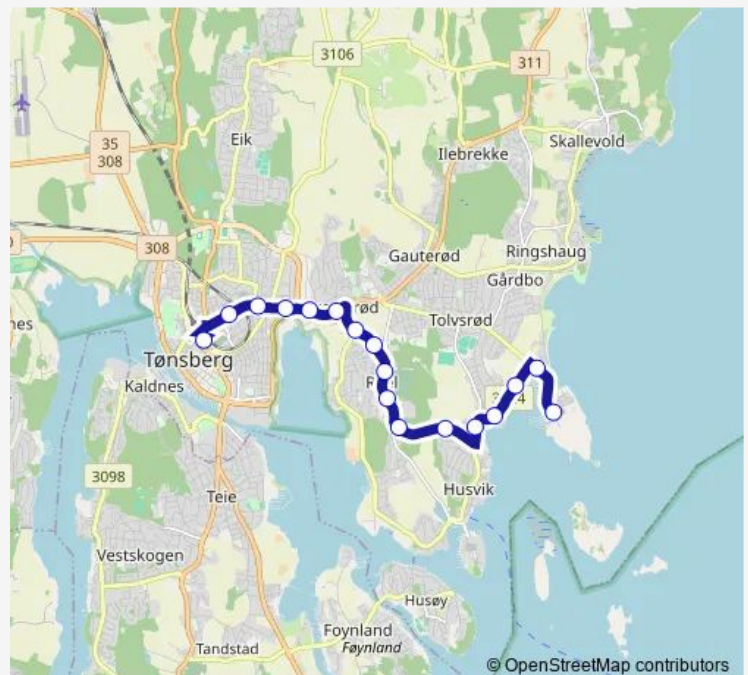

Tuesday 06:15-22:50

Wednesday 06:15-22:50

Thursday 06:15-22:50

Friday 06:15-22:50

Saturday 08:50-23:50

Sunday 11:50-21:50

Route info

Direction: Tønsberg rutebilstasjon

Stops: 16

Trip Duration: 0 hour 18 min

115 — Tønsberg-Råel øvre-Vallø

BusMaps

Direction

Vallø — Tønsberg rutebilstasjon

17 stops

[Open route schedule](#)