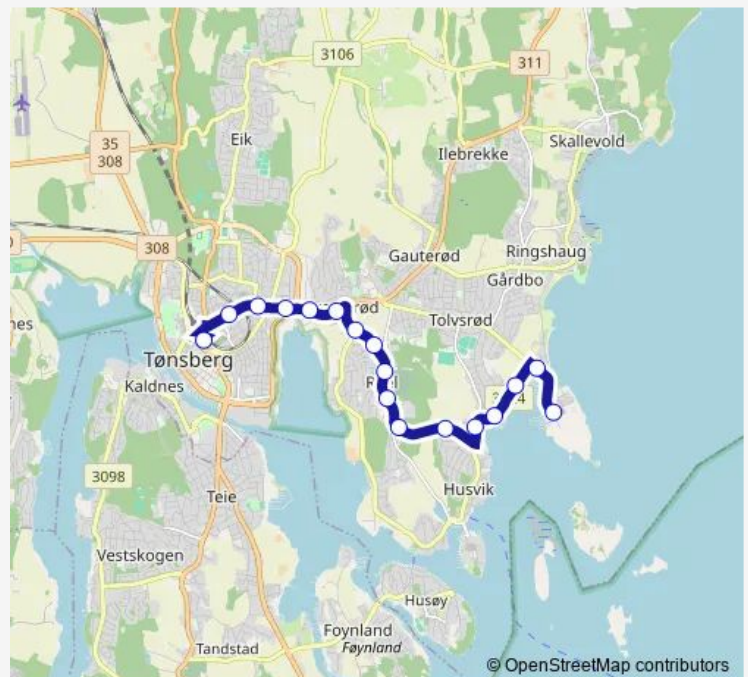

Tuesday 06:15-22:50

Wednesday 06:15-22:50

Thursday 06:15-22:50

Friday 06:15-22:50

Saturday 08:50-23:50

Sunday 11:50-21:50

Route info

Direction: Tønsberg rutebilstasjon

Stops: 16

Trip Duration: 0 hour 18 min

115 — Tønsberg-Råel øvre-Vallø

BusMaps

Direction

Vallø — Tønsberg rutebilstasjon

17 stops

[Open route schedule](#)